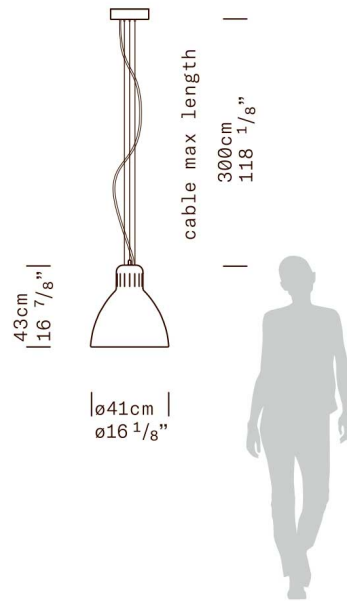

JJ BIG - Pendant

LEUCOS Design Lab, 2020

MATERIALS Aluminum

DIMENSIONS Diffuser: $\varnothing 41\text{cm}$ h43cm [$\varnothing 16 \frac{1}{8}''$ h16 $\frac{7}{8}''$]
Canopy: $\varnothing 20\text{cm}$ h5.6cm [$\varnothing 7 \frac{7}{8}''$ h2 $\frac{1}{4}''$]
Cable length: 300cm [118 $\frac{1}{8}''$]

LIGHT SOURCE LED 1 x 45W 66911m 3000K or 64331m
2700K CRI \geq 90 (user replaceable) (A+/A)
MacAdam 3-step

*All LED lamps are available in either
2700K or 3000K

MARKING    DRY LOCATION 

PRICE LIST

CONTROL	FINISH	CODE	NET PRICE
Push-dim; 0/1-10V; DALI	matte white	0011130	€ 725,00
	matte black	0011131	€ 725,00
	matte amarant red	0011285	€ 725,00
	matte mica blue	0011286	€ 725,00
	matte sablé grey	0011287	€ 777,00
	rust brown	0011288	€ 777,00
LED MODULE OPTIONS	2700K LED	8000310	included*
	3000K LED	8000311	included*