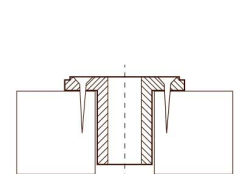

FIXED BRACKET
P