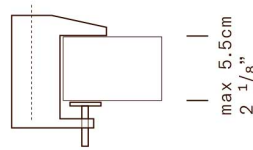

JJ SMALL - Accessories

TABLE CLAMP
A-AX