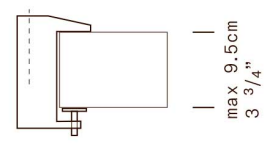

TABLE CLAMP
A-LUNGO