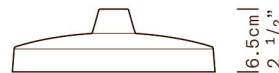

WALL BRACKET
B-LARGE