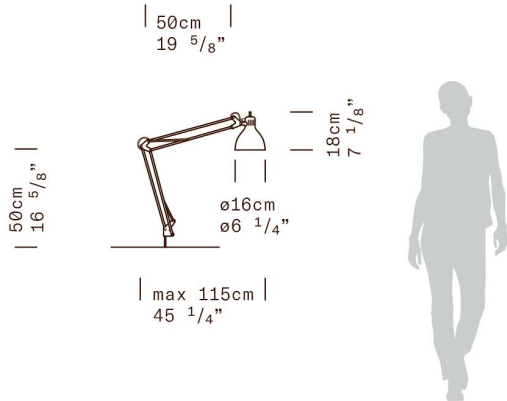

JJ SMALL

LEUCOS Design Lab, upgraded LED 2021

MATERIALS	Steel, aluminum diffuser
DIMENSIONS	Diffuser: $\varnothing 16\text{cm}$ h18cm [$\varnothing 6 \frac{1}{4}''$ h7 $\frac{1}{8}''$] Structure: minimum height 50cm [$16 \frac{5}{8}''$]; maximum outreach 115cm [$45 \frac{1}{4}''$] Cable lenght: 200cm [$78 \frac{3}{4}''$]
LIGHT SOURCE	LED 1 x 13W 1600lm 3000K CRI$\geq$90 (user replaceable) (A++/A) E27 1 x 10W Retrofit LED (A+/E)
MARKING	DRY LOCATION

PRICE LIST

CONTROL	FINISH	CODE	NET PRICE
LED: touch dimmer (on diffuser)	matte white	0011360	€ 305,00
	matte black	0011361	€ 305,00
	matte amarant red	0011362	€ 305,00
	matte mica blue	0011363	€ 305,00
	matte sablé grey	0011364	€ 326,00
	rust brown	0011365	€ 326,00
LED MODULE OPTIONS	3000K LED	8000326	included
E27: on-off (on diffuser)	matte white	0011370	€ 205,00
	matte black	0011371	€ 205,00
	matte amarant red	0011372	€ 205,00
	matte mica blue	0011373	€ 205,00
	matte sablé grey	0011374	€ 226,00
	rust brown	0011375	€ 226,00

NOTE All prices are VAT excluded
JJ Small requires a separate mounting attachment (see on the right)

JJ SMALL - Accessories

$\varnothing 1.9\text{cm}$
 $\varnothing 3/4''$

WALL BRACKET
B-LARGE

PRICE LIST

ACCESSORIES	FINISH	CODE	NET PRICE
TABLE CLAMP A-AX	matte white	8000301	€ 23,00
	matte black	8000303	€ 23,00
TABLE CLAMP A-LUNGO	matte white	8000088	€ 23,00
	matte black	8000090	€ 23,00
FIXED BRACKET C	matte white	8000095	€ 23,00
	matte black	8000097	€ 23,00
FIXED BRACKET P	matte black	8000098	€ 8,00
ROUND BASE	matte white	8000078	€ 83,00
	matte black	8000080	€ 83,00
	matte amarant red	8000335	€ 83,00
	matte mica blue	8000331	€ 83,00
	matte sablé grey	8000332	€ 83,00
	rust brown	8000333	€ 83,00
WALL BRACKET B-LARGE	matte white	8000092	€ 23,00
	matte black	8000094	€ 23,00

NOTE All prices are VAT excluded
Choose an accessory to complete the lamp