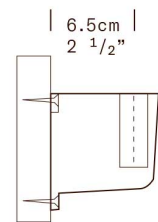

JJ SMALL

LEUCOS Design Lab, upgraded LED 2021

MATERIALS	Steel, aluminum diffuser
DIMENSIONS	Diffuser: $\varnothing 16\text{cm}$ h18cm [$\varnothing 6 \frac{1}{4}''$ h7 $\frac{1}{8}''$] Structure: minimum height 50cm [$16 \frac{5}{8}''$]; maximum outreach 115cm [$45 \frac{1}{4}''$] Cable lenght: 200cm [$78 \frac{3}{4}''$]
LIGHT SOURCE	LED 1 x 13W 1600lm 3000K CRI$\geq$90 (user replaceable) (A++/A) E27 1 x 10W Retrofit LED (A+/E)
MARKING	DRY LOCATION

PRICE LIST

CONTROL	FINISH	CODE	NET PRICE
LED: touch dimmer (on diffuser)	matte white	0011360	€ 305,00
	matte black	0011361	€ 305,00
	matte amarant red	0011362	€ 305,00
	matte mica blue	0011363	€ 305,00
	matte sablé grey	0011364	€ 326,00
	rust brown	0011365	€ 326,00
LED MODULE OPTIONS	3000K LED	8000326	included
E27: on-off (on diffuser)	matte white	0011370	€ 205,00
	matte black	0011371	€ 205,00
	matte amarant red	0011372	€ 205,00
	matte mica blue	0011373	€ 205,00
	matte sablé grey	0011374	€ 226,00
	rust brown	0011375	€ 226,00

NOTE All prices are VAT excluded
JJ Small requires a separate mounting attachment (see on the right)

JJ SMALL - Accessories

$\varnothing 1.9\text{cm}$
 $\varnothing 3/4''$

WALL BRACKET
B-LARGE

PRICE LIST

ACCESSORIES	FINISH	CODE	NET PRICE
TABLE CLAMP A-AX	matte white	8000301	€ 23,00
	matte black	8000303	€ 23,00
TABLE CLAMP A-LUNGO	matte white	8000088	€ 23,00
	matte black	8000090	€ 23,00
FIXED BRACKET C	matte white	8000095	€ 23,00
	matte black	8000097	€ 23,00
FIXED BRACKET P	matte black	8000098	€ 8,00
ROUND BASE	matte white	8000078	€ 83,00
	matte black	8000080	€ 83,00
	matte amarant red	8000335	€ 83,00
	matte mica blue	8000331	€ 83,00
	matte sablé grey	8000332	€ 83,00
	rust brown	8000333	€ 83,00
WALL BRACKET B-LARGE	matte white	8000092	€ 23,00
	matte black	8000094	€ 23,00