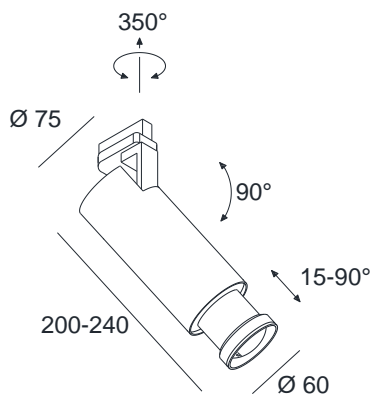

KELLY

technical details

description

LED track spotlight,

- 1x15W LED 2700K and 3000K CRI>90
- 1450lm(2700K), 1490lm(3000K)
- incl. Driver, phase dim
- aluminium
- adjustable 350°/90°
- focusable beam angle: 15° to 90°
- colour finishes black and white