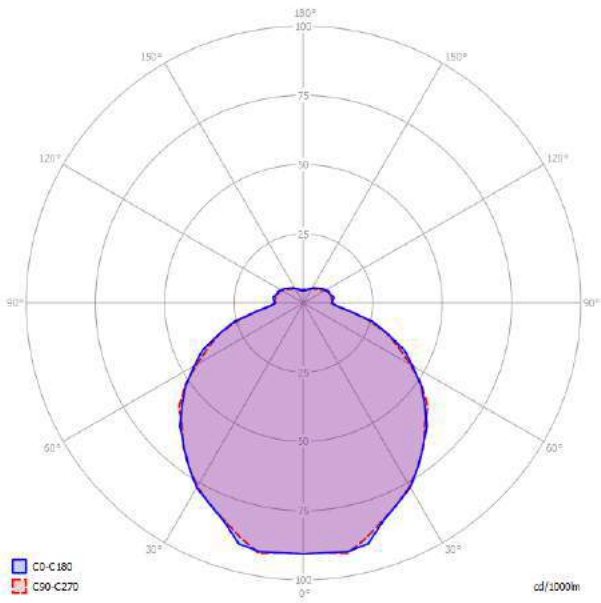

LODES

Polar diagram

Kelly Large Sphere 80

E27 Classic A60
• 4 x max 46W eco

OR

E27 CFL [compact]
• 4 x max 23W

OR

E27 LED
• 4 x max available