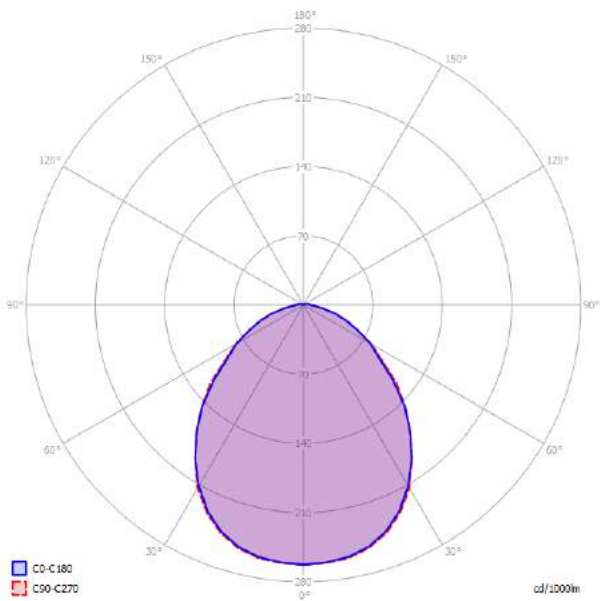

141270

Net weight: 15.00 kg

Gross weight: 22.12 kg

Parcels: N°2

Volume: 0.672 m³

IP40

Energy Saving

Polar diagram

Kelly Small Dome 50

E27 Classic A60
• 4 x max 46W eco

OR

E27 CFL [compact]
• 4 x max 23W

OR

E27 LED
• 4 x max available

LODES

Polar diagram