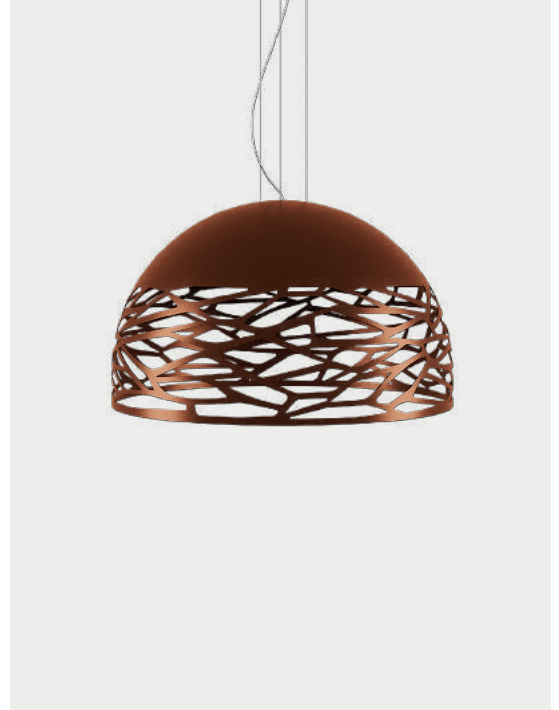

Kelly,
design by Andrea Tosetto, 2015

Suspension

Seductive beauty with a bold personality thanks to the strong and precise laser cuts, which lighten the metal of the lampshade and create an intriguing play of light and shadow. Kelly is a multifaceted family of suspension and wall lamps that stand out with elegance in any living space thanks to the variety of available forms and finishes.

Kelly Small Dome 50	Light source	Frame Metal	Diffuser: Glass	Code
	E27 Classic A60 • 3 x max 46W eco	Coppery Bronze	Glossy White	141009
	OR E27 CFL [compact] • 3 x max 23W	Matte White 9010	Glossy White	141002
	OR E27 LED • 3 x max available	Matte Black 9005	Glossy White	141016
		Matte Champagne	Glossy White	141019

Net weight: 6.00 kg

Gross weight: 10.04 kg

Parcels: N°1

Volume: 0.160 m³

IP20

Energy Saving

LODES

Kelly Medium Dome 60	Light source	Frame Metal	Diffuser: Glass	Code
	E27 Classic A60 • 3 x max 46W eco	● Matte White 9010	● Glossy White	141013
	OR	● Coppery Bronze	● Glossy White	141014
	E27 CFL [compact] • 3 x max 23W	● Matte Black 9005	● Glossy White	141018
	OR	● Matte Black 9005	● Glossy White	141018
	E27 LED • 3 x max available	● Matte Champagne	● Glossy White	141020
	OR	● Matte Champagne	● Glossy White	141020

Kelly Large Dome 80	Light source	Frame Metal	Diffuser: Glass	Code
	E27 Classic A60 • 4 x max 46W eco	● Coppery Bronze	● Glossy White	141010
	OR	● Coppery Bronze	● Glossy White	141010
	E27 CFL [compact] • 4 x max 23W	● Matte White 9010	● Glossy White	141001
	OR	● Matte White 9010	● Glossy White	141001
	E27 LED • 4 x max available	● Matte Black 9005	● Glossy White	141017
	OR	● Matte Black 9005	● Glossy White	141017