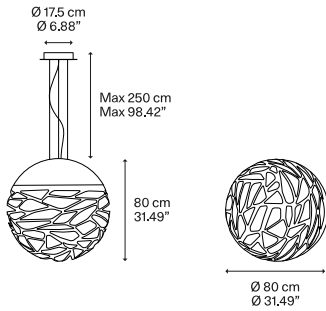

LODES

Kelly Large Sphere 80

Light source

E27 Classic A60
• 4 x max 46W eco

Frame Metal

Diffuser: Glass

Code

OR

E27 CFL [compact]
• 4 x max 23W

OR

E27 LED
• 4 x max available

● Matte White 9010

● Glossy White

141005

● Coppery Bronze

● Glossy White

141270

Net weight: 15.00 kg

Gross weight: 22.12 kg

Parcels: N°2

Volume: 0.672 m³

IP40

Energy Saving