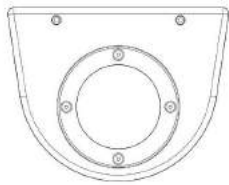

1444/GR Koala

design emiliana martinelli, 2019

A wall lamp for outdoor direct/indirect light. Grey concrete structure in high-resistance with water-proofer. LED light source, integrated driver.

1444/GR koala

Dimensions

Width:	18 cm	Hole Diameter:	-
Height:	18 cm	Hole Depth:	-
Length:	-	Net weight:	4,7 Kg
Depth:	14		
Diameter:	-		

Light Source

Watt:	2 x 10W
Lumen:	2 x 1000 lm (2000 lm)
Light Source:	led
CRI:	>80
duration:	50000
CCT:	2700K
Energy degree:	A++

Device Specifications

Type of emission:	direct/indirect	Power cable length:	-	Driver:	included
Power:	24W	Steel cable length:	-	Power supply assembly:	internal
Light output:	1237lm	Glow Wire Test:	-	Power supply:	electronic power supply
Beam angle:	-	Impact Resistance:	-	Type of dimming:	-
				Voltage:	230V

technical drawing

Dimensions

Width: 18 cm
 Height: 18 cm
 Length: -
 Depth: 14
 Diameter: -

Hole Diameter: -
 Hole Depth: -
 Net weight: 4,7 Kg

photometrics data

Koala 1444/GR

design emiliana martinelli, 2019