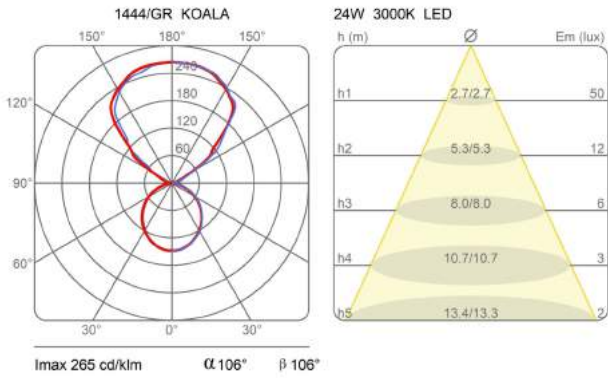

Dimensions

Width:	18 cm	Hole Diameter:	-
Height:	18 cm	Hole Depth:	-
Length:	-	Net weight:	4,7 Kg
Depth:	14		
Diameter:	-		

Light Source

Watt:	2 x 10W
Lumen:	2 x 1000 lm (2000 lm)
Light Source:	led
CRI:	>80
duration:	50000
CCT:	2700K
Energy degree:	A++

Device Specifications

Type of emission:	direct/indirect	Power cable length:	-	Driver:	included
Power:	24W	Steel cable length:	-	Power supply assembly:	internal
Light output:	1237lm	Glow Wire Test:	-	Power supply:	electronic power supply
Beam angle:	-	Impact Resistance:	-	Type of dimming:	-
				Voltage:	230V

technical drawing

Dimensions

Width: 18 cm
 Height: 18 cm
 Length: -
 Depth: 14
 Diameter: -

Hole Diameter: -
 Hole Depth: -
 Net weight: 4,7 Kg

photometrics data

Koala 1444/GR

design emiliana martinelli, 2019