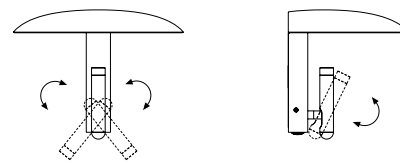

Konoha

Yabu Pushelberg

marset

Konoha

Range of positions

Konoha

Light source:
LED SMD 700mA 2,1W 2700K
CRI90 199,4lm
Luminaire:
100 - 240 VAC 3,2W 137lm
LED included

Optic

Painted steel diffuser with a white interior and painted aluminium spotlight. Switch built into the lamp.

- Black (Ral 9005)
- Terracotta (Ral 050 50 40)
- Chalk (Ral 085 80 10)
- Moss grey (Ral 7003)

- [Download](#) Assembly Instructions
- [Download](#) 2D
- [Download](#) 3D
- [Download](#) Photometric data

info@marset.com
www.marset.com

The result is a simple, unobtrusive wall lamp with a shade that houses a directed spotlight that can rotate 360 degrees. The shade acts like a hat, covering the spotlight so that when the light is directed upward, it bounces inside the shade and projects a soft beam of light, yielding warm ambient lighting.