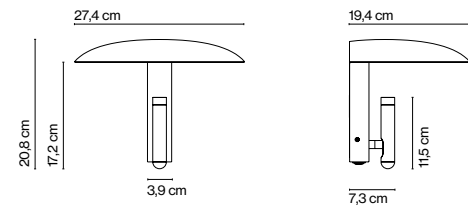

Konoha

Yabu Pushelberg

marset

Konoha

Range of positions

Konoha

Light source:
LED SMD 700mA 2,1W 2700K
CRI90 199,4lm
Luminaire:
100 - 240 VAC 3,2W 137lm
LED included

Optic

Painted steel diffuser with a white interior and painted aluminium spotlight. Switch built into the lamp.

- Black (Ral 9005)
- Terracotta (Ral 050 50 40)
- Chalk (Ral 085 80 10)
- Moss grey (Ral 7003)

- [Download](#) Assembly Instructions
- [Download](#) 2D
- [Download](#) 3D
- [Download](#) Photometric data

info@marset.com
www.marset.com

The result is a simple, unobtrusive wall lamp with a shade that houses a directed spotlight that can rotate 360 degrees. The shade acts like a hat, covering the spotlight so that when the light is directed upward, it bounces inside the shade and projects a soft beam of light, yielding warm ambient lighting.