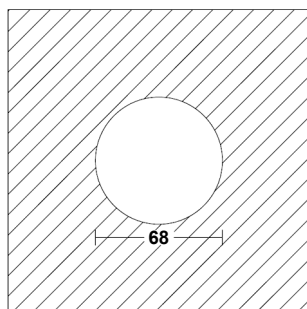

KYO 12,6W LED DIM TO WARM

SPECIFICATIONS

MOUNTING		CEILING RECESSED
POWER	[W]	12,6
LAMP		built-in LED
LUMINOUS FLUX*	[lm]	40 - 1360
LIGHT COLOUR	[K]	1910 - 3000
CRI		>90
BEAM ANGLE	[°]	38 (default)
AVERAGE LIFETIME	[h]	L80/B50.000
LUMINOUS EFFICACY	[lm/W]	93
POWER SUPPLY	[V] [A]	350mA CC
LED-DRIVER		NOT INCLUDED
DIMMING		SEE DRIVER
THROUGH-WIRING		SEE DRIVER
MATERIAL		ALUMINUM
INGRESS PROTECTION		IP20
PROTECTION CLASS		III
NET WEIGHT	[kg]	0,19
GROSS WEIGHT	[kg]	0,20
COLOUR (HOUSING)		WHITE ~RAL9003
COLOUR (HOUSING)		BLACK ~RAL9004
CUT-OUT	[mm]	Ø68
RECESSED DEPTH (H)	[mm]	95

LIGHT DISTRIBUTION

38°

*Luminous flux values are nominal LED data at a operating temperature of 25° C

OPTIONS / OPTIONAL ACCESSORIES

REFLECTOR	[°]	15 / 25 / 60
-----------	-----	--------------

Colours

white

black

CUT OUT DIMENSIONS

FIXTURE DIMENSIONS

CRI > 90

IP20

DLS LIGHTING

www.dslighting.com

***DLS**
LIGHTING

LIGHT DISTRIBUTION (OSRAM LAMP)

36°

*Luminous flux values are nominal LED data at a operating temperature of 25° C

OPTIONS / OPTIONAL ACCESSORIES

Colours

white

black

CUT OUT DIMENSIONS