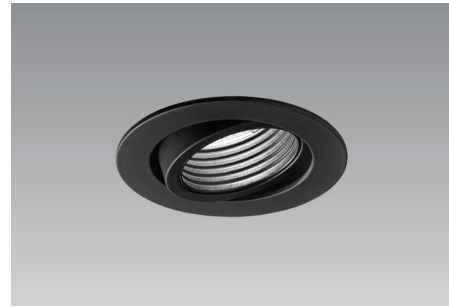

KYO 14W LED

SPECIFICATIONS

MOUNTING		CEILING RECESSED
POWER	[W]	14
LAMP		built-in LED
LUMINOUS FLUX*	[lm]	1550 / 1610
LIGHT COLOUR	[K]	2700 / 3000
CRI		>90
BEAM ANGLE	[°]	38 (default)
AVERAGE LIFETIME	[h]	50.000
LUMINOUS EFFICACY	[lm/W]	99
POWER SUPPLY	[V] [A]	500mA CC
LED-DRIVER		NOT INCLUDED
DIMMING		SEE DRIVER
THROUGH-WIRING		SEE DRIVER
MATERIAL		ALUMINUM
INGRESS PROTECTION		IP20
PROTECTION CLASS		III
NET WEIGHT	[kg]	0,28
GROSS WEIGHT	[kg]	0,30
COLOUR (HOUSING)		WHITE ~RAL9003
COLOUR (HOUSING)		BLACK ~RAL9004
CUT-OUT	[mm]	Ø68
RECESSED DEPTH (H)	[mm]	115