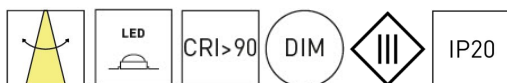

FIXTURE DIMENSIONS

DLS LIGHTING

www.dslighting.com

*DLS
LIGHTING