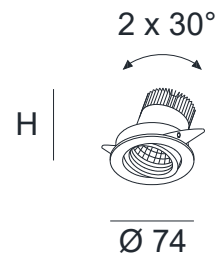

FIXTURE DIMENSIONS

DLS LIGHTING

www.dslighting.com

*DLS
LIGHTING