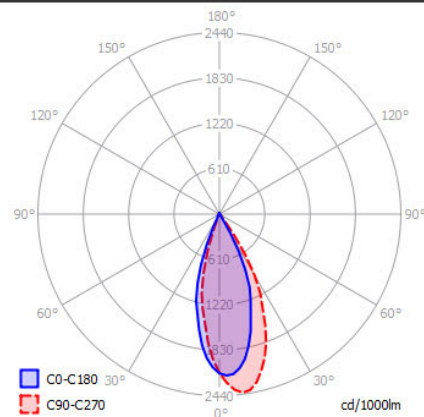

LIGHT DISTRIBUTION

38°

OPTIONS / OPTIONAL ACCESSORIES

REFLECTOR	[°]	15 / 25 / 60
LENS	[°]	11

Colours

white

black