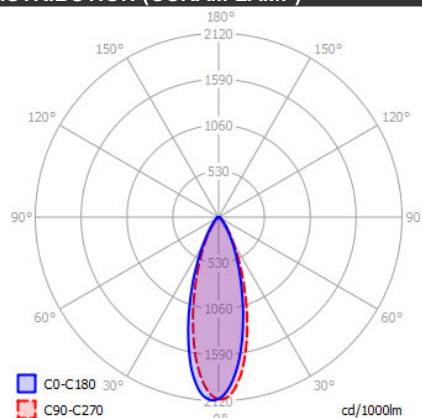

LIGHT DISTRIBUTION (OSRAM LAMP)

36°

OPTIONS / OPTIONAL ACCESSORIES

Colours

white

black