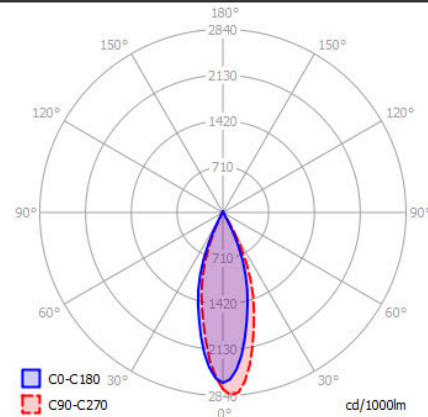

LIGHT DISTRIBUTION

38°

OPTIONS / OPTIONAL ACCESSORIES

REFLECTOR	[°]	15 / 25

Colours

white

black