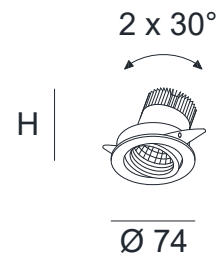

KYO 12,6W LED DIM TO WARM

SPECIFICATIONS

MOUNTING		CEILING RECESSED
POWER	[W]	12,6
LAMP		built-in LED
LUMINOUS FLUX*	[lm]	40 - 1360
LIGHT COLOUR	[K]	1910 - 3000
CRI		>90
BEAM ANGLE	[°]	38 (default)
AVERAGE LIFETIME	[h]	L80/B50.000
LUMINOUS EFFICACY	[lm/W]	93
POWER SUPPLY	[V] [A]	350mA CC
LED-DRIVER		NOT INCLUDED
DIMMING		SEE DRIVER
THROUGH-WIRING		SEE DRIVER
MATERIAL		ALUMINUM
INGRESS PROTECTION		IP20
PROTECTION CLASS		III
NET WEIGHT	[kg]	0,19
GROSS WEIGHT	[kg]	0,20
COLOUR (HOUSING)		WHITE ~RAL9003
COLOUR (HOUSING)		BLACK ~RAL9004
CUT-OUT	[mm]	Ø68
RECESSED DEPTH (H)	[mm]	95

LIGHT DISTRIBUTION

38°

*Luminous flux values are nominal LED data at a operating temperature of 25° C

OPTIONS / OPTIONAL ACCESSORIES

REFLECTOR	[°]	15 / 25 / 60
-----------	-----	--------------

Colours

white

black

CUT OUT DIMENSIONS

FIXTURE DIMENSIONS

CRI > 90

IP20

DLS LIGHTING

www.dslighting.com

***DLS**
LIGHTING

KYO 14W LED

SPECIFICATIONS

MOUNTING		CEILING RECESSED
POWER	[W]	14
LAMP		built-in LED
LUMINOUS FLUX*	[lm]	1550 / 1610
LIGHT COLOUR	[K]	2700 / 3000
CRI		>90
BEAM ANGLE	[°]	38 (default)
AVERAGE LIFETIME	[h]	50.000
LUMINOUS EFFICACY	[lm/W]	99
POWER SUPPLY	[V] [A]	500mA CC
LED-DRIVER		NOT INCLUDED
DIMMING		SEE DRIVER
THROUGH-WIRING		SEE DRIVER
MATERIAL		ALUMINUM
INGRESS PROTECTION		IP20
PROTECTION CLASS		III
NET WEIGHT	[kg]	0,28
GROSS WEIGHT	[kg]	0,30
COLOUR (HOUSING)		WHITE ~RAL9003
COLOUR (HOUSING)		BLACK ~RAL9004
CUT-OUT	[mm]	Ø68
RECESSED DEPTH (H)	[mm]	115