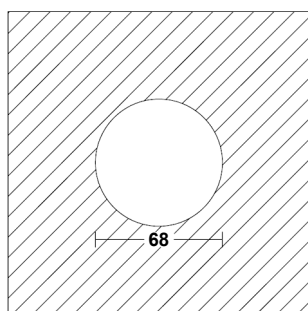

CUT OUT DIMENSIONS