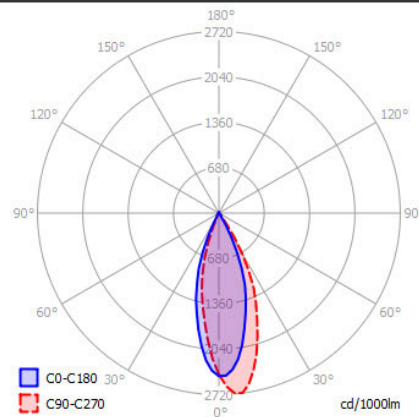

KYO 12,6W LED DIM TO WARM

SPECIFICATIONS

MOUNTING		CEILING RECESSED
POWER	[W]	12,6
LAMP		built-in LED
LUMINOUS FLUX*	[lm]	40 - 1360
LIGHT COLOUR	[K]	1910 - 3000
CRI		>90
BEAM ANGLE	[°]	38 (default)
AVERAGE LIFETIME	[h]	L80/B50.000
LUMINOUS EFFICACY	[lm/W]	93
POWER SUPPLY	[V] [A]	350mA CC
LED-DRIVER		NOT INCLUDED
DIMMING		SEE DRIVER
THROUGH-WIRING		SEE DRIVER
MATERIAL		ALUMINUM
INGRESS PROTECTION		IP20
PROTECTION CLASS		III
NET WEIGHT	[kg]	0,19
GROSS WEIGHT	[kg]	0,20
COLOUR (HOUSING)		WHITE ~RAL9003
COLOUR (HOUSING)		BLACK ~RAL9004
CUT-OUT	[mm]	Ø68
RECESSED DEPTH (H)	[mm]	95

LIGHT DISTRIBUTION

38°

*Luminous flux values are nominal LED data at a operating temperature of 25° C

OPTIONS / OPTIONAL ACCESSORIES

REFLECTOR	[°]	15 / 25 / 60
-----------	-----	--------------

Colours

white

*Luminous flux values are nominal LED data at a operating temperature of 25° C

LIGHT DISTRIBUTION

38°

OPTIONS / OPTIONAL ACCESSORIES

REFLECTOR	[°]	15 / 25
-----------	-----	---------

Colours

white

black

LIGHT DISTRIBUTION (OSRAM LAMP)

36°

*Luminous flux values are nominal LED data at a operating temperature of 25° C

OPTIONS / OPTIONAL ACCESSORIES

Colours

white

black

CUT OUT DIMENSIONS