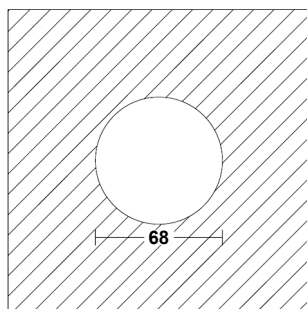

CUT OUT DIMENSIONS