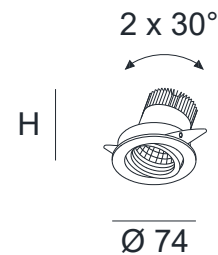

FIXTURE DIMENSIONS

DLS LIGHTING

www.dslighting.com

*DLS
LIGHTING