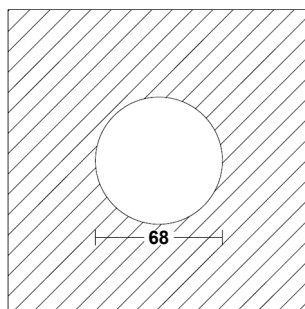

CUT OUT DIMENSIONS