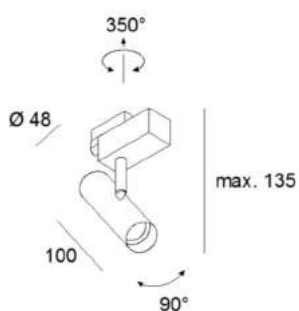

LUCY

technical details

description

LED-spotlight,

10 W, CRI>90, with high output aluminium reflector and anti glare cone, housing made of die-cast aluminium, adjustable (350°/90°), 3-phase universal adapter with built-in driver

Colour finish: white or black
Beam angle: 18°, 38° or 60°

1x10W LED / **2700K** / CRI>90 / 935lm*
or
1x10W LED / **3000K** / CRI>90 / 970lm*

*Lumen data are nominal value

Egger Licht GmbH
www.eggerlicht.com