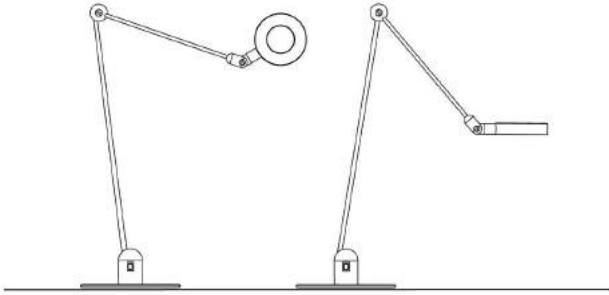

736/L/NE L'AMICA

design emiliana martinelli, elio martinelli, 1990

Table lamp diffused and direct light, swivel arm with adjustable aluminium head, lacquered in grey, pistachio green or glossy black. Details in lacquered grey, blue metal or living coral. Joints in resin in anthracite color. Base in metal and resin anthracite. LED light source integrated. Electronic driver with double intensity of light on the plug.

Dimensions

Width:	115 cm
Height:	-
Length:	-
Depth:	-
Diameter:	12 cm

Hole Diameter:	-
Hole Depth:	-
Net weight:	3,5 Kg

Light Source

Watt:	9W
Lumen:	900 lm
Light Source:	led
CRI:	>80
duration:	50000
CCT:	3000K
Energy degree:	A++

Device Specifications

Type of emission:	direct/indirect	Power cable length:	200 cm	Driver:	included
Power:	-	Steel cable length:	-	Power supply assembly:	external
Light output:	-	Glow Wire Test:	-	Power supply:	electronic driver on the plug
Beam angle:	-	Impact Resistance:	-	Type of dimming:	-
				Voltage:	230V

technical drawing

Dimensions

Width: 115 cm

Height: -

Length: -

Depth: -

Diameter: 12 cm

Hole Diameter: -