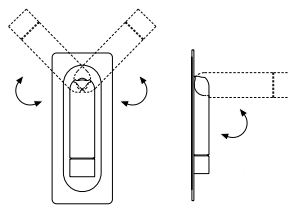

Ledtube

Daniel López

marset

Ledtube

Range of positions

This orientable lamp is easy to use, as it turns on automatically when open and off when folded away. Honeycomb grill to avoid glare.

Ledtube

Light Source:
LED SMD 700mA 2,1W 2700K
CRI80 226,5lm
Luminaire:
100 - 240 VAC 4,25W 131lm

LED included

Optics

Injected aluminium structure and a frontal piece of transparent polycarbonate. Incorporated switch to turn the lamp on when opened and off when folded away.

- Aluminium
- White (Ral 9010)
- Black (Ral 9005)
- Bronze