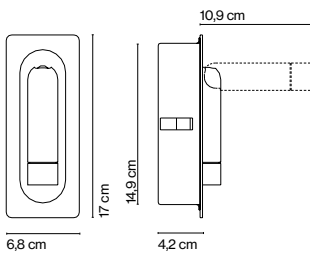

Ledtube

Daniel López

marset

Ledtube

Range of positions

This orientable lamp is easy to use, as it turns on automatically when open and off when folded away. Honeycomb grill to avoid glare.

Ledtube

Light Source:
LED SMD 700mA 2,1W 2700K
CRI80 226,5lm
Luminaire:
100 - 240 VAC 4,25W 131lm

LED included

Optics

Injected aluminium structure and a frontal piece of transparent polycarbonate. Incorporated switch to turn the lamp on when opened and off when folded away.

- Aluminium
- White (Ral 9010)
- Black (Ral 9005)
- Bronze

- [Download](#) Assembly Instructions
- [Download](#) 2D
- [Download](#) 3D
- [Download](#) Photometric data

Range