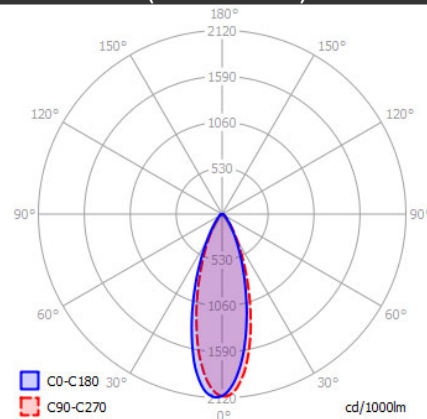

LIGHT BOX SOFT 3

SPECIFICATIONS

MOUNTING		CEILING
POWER	[W]	3xGU10 LED
LAMP		NOT INCLUDED
LUMINOUS FLUX*	[lm]	-
LIGHT COLOUR	[K]	-
CRI		-
BEAM ANGLE	[°]	-
AVERAGE LIFETIME	[h]	-
LUMINOUS EFFICACY	[lm/W]	-
POWER SUPPLY	[V] [A]	220-240V AC 50/60 Hz
LED-DRIVER		-
DIMMING		SEE LAMP
THROUGH-WIRING		NO
MATERIAL		ALUMINUM
INGRESS PROTECTION		IP20
PROTECTION CLASS		I
NET WEIGHT	[kg]	1,76
GROSS WEIGHT	[kg]	1,80
COLOUR (HOUSING)		WHITE ~RAL9003
COLOUR (HOUSING)		BLACK ~RAL9005

LIGHT DISTRIBUTION (OSRAM LAMP) 36°

*Luminous flux values are nominal LED data at a operating temperature of 25° C

OPTIONS / OPTIONAL ACCESSORIES

Colours

MOUNTING DIMENSIONS

FIXTURE DIMENSIONS