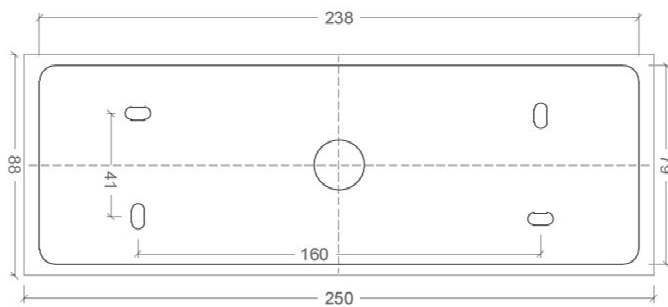

LIGHT BOX SOFT 3

SPECIFICATIONS

MOUNTING		CEILING
POWER	[W]	3xGU10 LED
LAMP		NOT INCLUDED
LUMINOUS FLUX*	[lm]	-
LIGHT COLOUR	[K]	-
CRI		-
BEAM ANGLE	[°]	-
AVERAGE LIFETIME	[h]	-
LUMINOUS EFFICACY	[lm/W]	-
POWER SUPPLY	[V] [A]	220-240V AC 50/60 Hz
LED-DRIVER		-
DIMMING		SEE LAMP
THROUGH-WIRING		NO
MATERIAL		ALUMINUM
INGRESS PROTECTION		IP20
PROTECTION CLASS		I
NET WEIGHT	[kg]	1,76
GROSS WEIGHT	[kg]	1,80
COLOUR (HOUSING)		WHITE ~RAL9003
COLOUR (HOUSING)		BLACK ~RAL9005

LIGHT DISTRIBUTION (OSRAM LAMP) 36°

*Luminous flux values are nominal LED data at a operating temperature of 25° C

OPTIONS / OPTIONAL ACCESSORIES

Colours

MOUNTING DIMENSIONS

FIXTURE DIMENSIONS