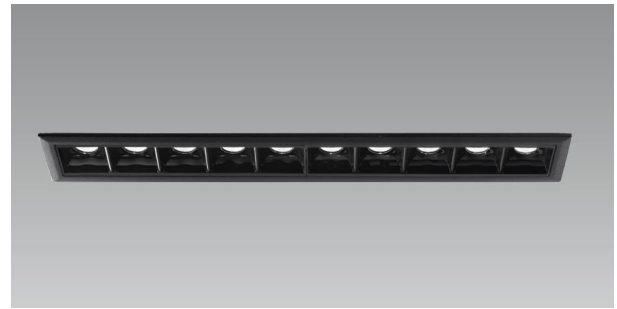

LINEA 10

SPECIFICATIONS

MOUNTING		CEILING RECESSED
POWER	[W]	10x2
LAMP		built-in LED
LUMINOUS FLUX*	[lm]	10x180 / 10x190
LIGHT COLOUR	[K]	2700 / 3000
CRI		>95
BEAM ANGLE	[°]	48 (default)
AVERAGE LIFETIME	[h]	L80/B50.000
LUMINOUS EFFICACY	[lm/W]	90
POWER SUPPLY	[V] [A]	700mA CC
LED-DRIVER		NOT INCLUDED
DIMMING		SEE DRIVER
THROUGH-WIRING		SEE DRIVER
MATERIAL		ALUMINUM
INGRESS PROTECTION		IP20
PROTECTION CLASS		III
NET WEIGHT	[kg]	0,43
GROSS WEIGHT	[kg]	0,45
COLOUR (HOUSING)		WHITE ~RAL9003
COLOUR (HOUSING)		BLACK ~RAL9005
CUT-OUT	[mm]	275x37
RECESSED DEPTH (H)	[mm]	55

*Luminous flux values are nominal LED data at a operating temperature of 25° C

LIGHT DISTRIBUTION

48°

OPTIONS / OPTIONAL ACCESSORIES

12° and 34° beam angle on request

Colours

white

black