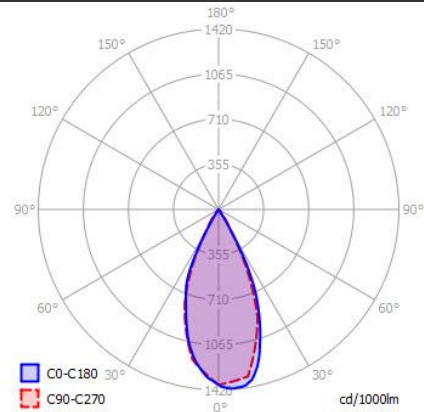

LINEA 10

SPECIFICATIONS

MOUNTING		CEILING RECESSED
POWER	[W]	10x2
LAMP		built-in LED
LUMINOUS FLUX*	[lm]	10x180 / 10x190
LIGHT COLOUR	[K]	2700 / 3000
CRI		>95
BEAM ANGLE	[°]	48 (default)
AVERAGE LIFETIME	[h]	L80/B50.000
LUMINOUS EFFICACY	[lm/W]	90
POWER SUPPLY	[V] [A]	700mA CC
LED-DRIVER		NOT INCLUDED
DIMMING		SEE DRIVER
THROUGH-WIRING		SEE DRIVER
MATERIAL		ALUMINUM
INGRESS PROTECTION		IP20
PROTECTION CLASS		III
NET WEIGHT	[kg]	0,43
GROSS WEIGHT	[kg]	0,45
COLOUR (HOUSING)		WHITE ~RAL9003
COLOUR (HOUSING)		BLACK ~RAL9005
CUT-OUT	[mm]	275x37
RECESSED DEPTH (H)	[mm]	55

*Luminous flux values are nominal LED data at a operating temperature of 25° C

LIGHT DISTRIBUTION

48°

OPTIONS / OPTIONAL ACCESSORIES

12° and 34° beam angle on request

Colours

white

black