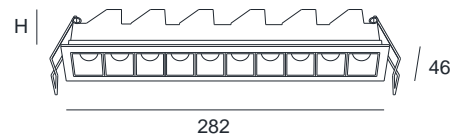

FIXTURE DIMENSIONS

DLS LIGHTING

www.dslighting.com

*DLS
LIGHTING