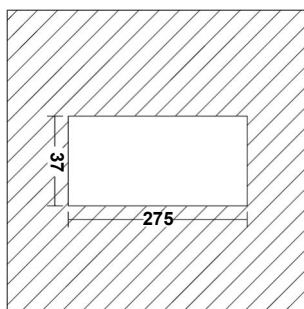

LINEA 10

SPECIFICATIONS

MOUNTING		CEILING RECESSED
POWER	[W]	10x2
LAMP		built-in LED
LUMINOUS FLUX*	[lm]	10x180 / 10x190
LIGHT COLOUR	[K]	2700 / 3000
CRI		>95
BEAM ANGLE	[°]	48 (default)
AVERAGE LIFETIME	[h]	L80/B50.000
LUMINOUS EFFICACY	[lm/W]	90
POWER SUPPLY	[V] [A]	700mA CC
LED-DRIVER		NOT INCLUDED
DIMMING		SEE DRIVER
THROUGH-WIRING		SEE DRIVER
MATERIAL		ALUMINUM
INGRESS PROTECTION		IP20
PROTECTION CLASS		III
NET WEIGHT	[kg]	0,43
GROSS WEIGHT	[kg]	0,45
COLOUR (HOUSING)		WHITE ~RAL9003
COLOUR (HOUSING)		BLACK ~RAL9005
CUT-OUT	[mm]	275x37
RECESSED DEPTH (H)	[mm]	55

*Luminous flux values are nominal LED data at a operating temperature of 25° C

LIGHT DISTRIBUTION

48°

OPTIONS / OPTIONAL ACCESSORIES

12° and 34° beam angle on request

Colours

white

black

CUT OUT DIMENSIONS

FIXTURE DIMENSIONS

DLS LIGHTING

www.dslighting.com

***DLS**
LIGHTING