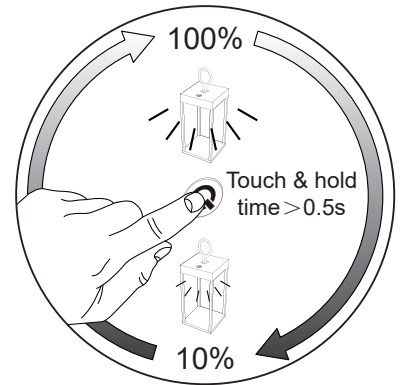

Touch Switch & Memory of Brightness

Touch Stepless Dimmer

→ 9hr
(100% light intensity)

MEMORY OF BRIGHTNESS.
Every time switch on the lamp,
the lighting brightness is the
same as the previous setting.

With the device on at 100% light
intensity, the cordless operating
autonomy is 9 hours;

Micro USB cable

Insert the USB plug of the
cable provided into the USB
port (DC5V 1A).

Built in rechargeable
lithium battery

Battery Capacity
18650 / 2200mAhx2

RED GREEN

BATTERY RECHARGE. Insert the
micro-USB plug into the device's
connector. Charging status is
signalled by the red colour of the
touch switch. When fully charged the
touch switch's colour goes to green.