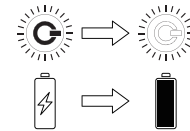

Micro USB cable

Insert the USB plug of the
cable provided into the USB
port (DC5V 1A).

Built in rechargeable
lithium battery

Battery Capacity
18650 / 2200mAhx2

RED GREEN

BATTERY RECHARGE. Insert the
micro-USB plug into the device's
connector. Charging status is
signalled by the red colour of the
touch switch. When fully charged the
touch switch's colour goes to green.