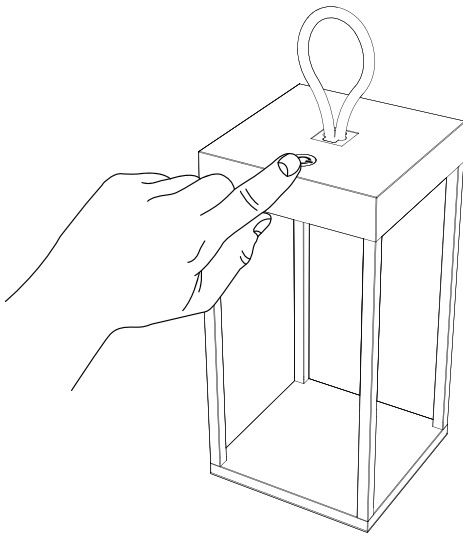

Touch Switch & Memory of Brightness

Touch Stepless Dimmer

→ 9hr
(100% light intensity)

MEMORY OF BRIGHTNESS.
Every time switch on the lamp,
the lighting brightness is the
same as the previous setting.

With the device on at 100% light
intensity, the cordless operating
autonomy is 9 hours;

Micro USB cable

Insert the USB plug of the
cable provided into the USB
port (DC5V 1A).

Built in rechargeable
lithium battery

Battery Capacity
18650 / 2200mAhx2

RED GREEN

BATTERY RECHARGE. Insert the
micro-USB plug into the device's
connector. Charging status is
signalled by the red colour of the
touch switch. When fully charged the
touch switch's colour goes to green.