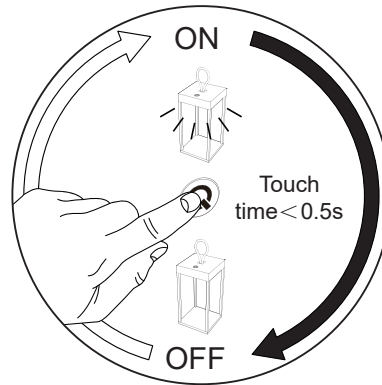

Touch Switch & Memory of Brightness

Touch Stepless Dimmer

→ 9hr
(100% light intensity)

MEMORY OF BRIGHTNESS.
Every time switch on the lamp,
the lighting brightness is the
same as the previous setting.

With the device on at 100% light
intensity, the cordless operating
autonomy is 9 hours;

Micro USB cable

Insert the USB plug of the
cable provided into the USB
port (DC5V 1A).

Built in rechargeable
lithium battery

Battery Capacity
18650 / 2200mAhx2

RED GREEN

BATTERY RECHARGE. Insert the
micro-USB plug into the device's
connector. Charging status is
signalled by the red colour of the
touch switch. When fully charged the
touch switch's colour goes to green.