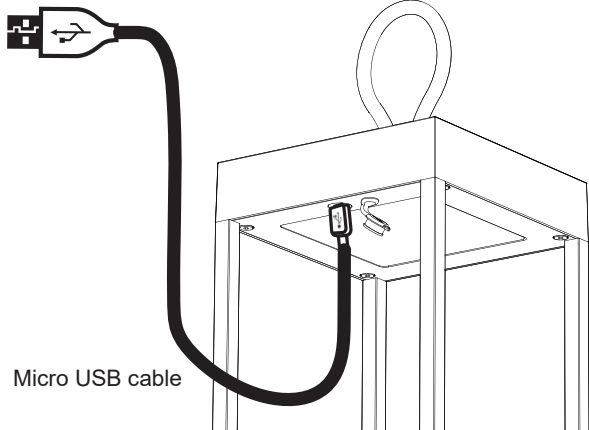

Touch Switch & Memory of Brightness

Touch Stepless Dimmer

→ 9hr
(100% light intensity)

MEMORY OF BRIGHTNESS.
Every time switch on the lamp,
the lighting brightness is the
same as the previous setting.

With the device on at 100% light
intensity, the cordless operating
autonomy is 9 hours;

Micro USB cable

Insert the USB plug of the
cable provided into the USB
port (DC5V 1A).

Built in rechargeable
lithium battery

Battery Capacity
18650 / 2200mAhx2

RED GREEN

BATTERY RECHARGE. Insert the
micro-USB plug into the device's
connector. Charging status is
signalled by the red colour of the
touch switch. When fully charged the
touch switch's colour goes to green.