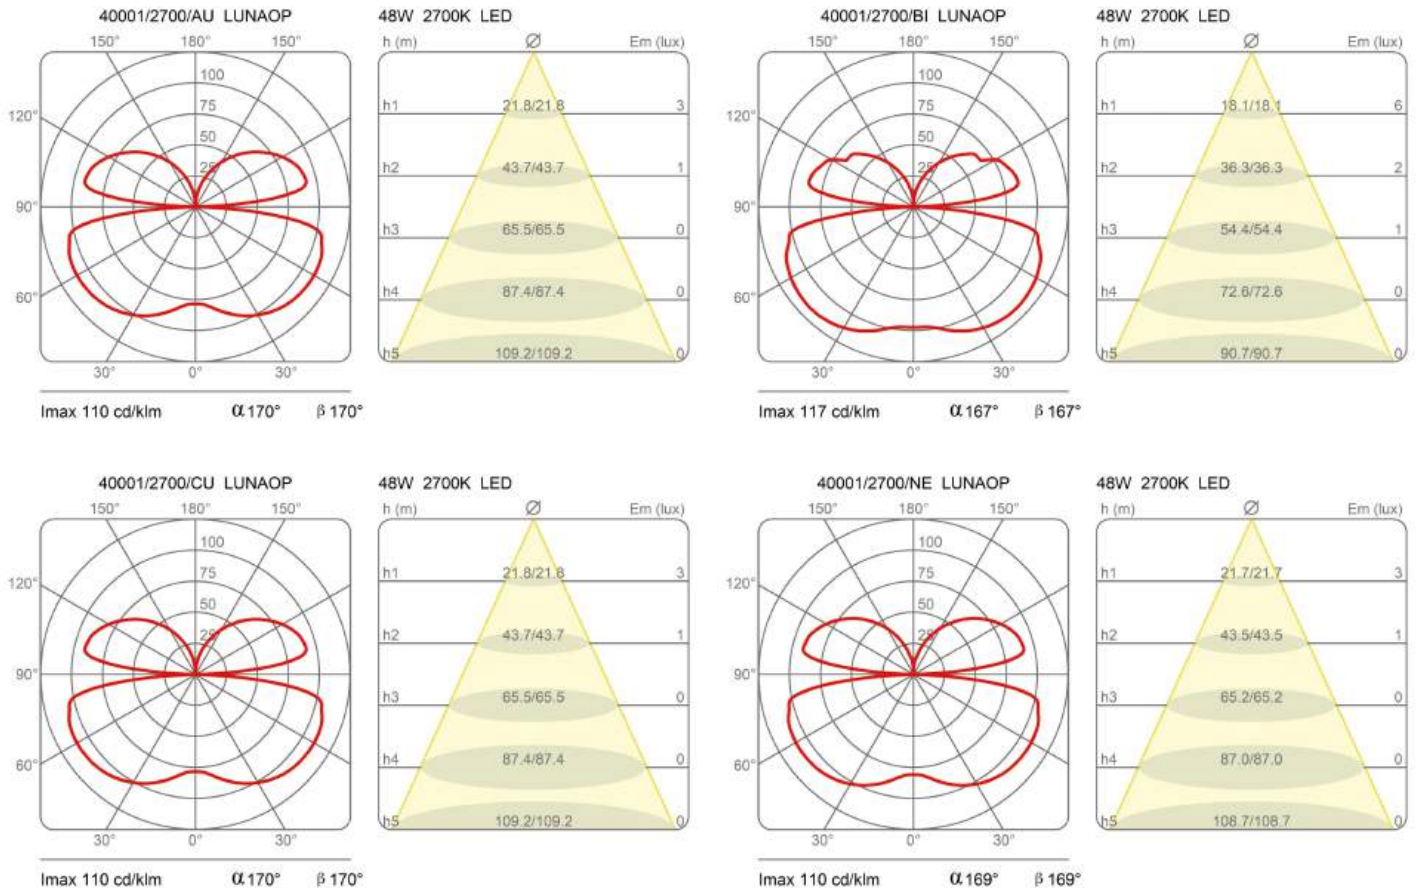

Photometric curves