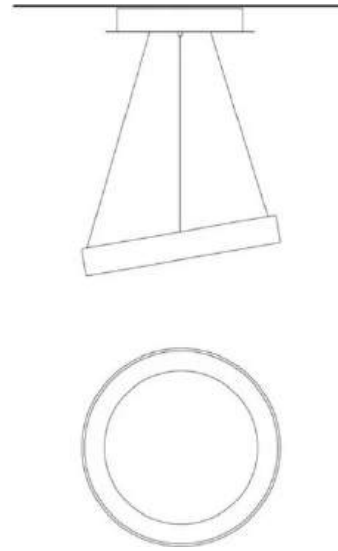

Light Module Ø 50 Cm Lunaop

2700K

Emiliana Martinelli

colors

Typology Pendant
Utilisation Indoor

24V 45.2 W 4144 lm

diffuse light

Hanging lamp, diameter 50cm, diffused light, coated aluminum structure in various finishes.
White frost methacrylate diffuser.

The structure needs to be connected to the ceiling through the canopy, both for the single version and for the version composed by more than one Lunaop. LED light source integrated, 4000K, 3000K or 2700K.

Canopy to be ordered separately available in accessories.

Award

Family	Light module Ø 50 cm Lunaop
Typology	Pendant
Utilisation	Indoor

Dimensions

Height	6,5 cm
Diameter	50 cm
Power supply cable length	400 cm
Weight	1,3 Kg

Materials

Structure	aluminium	Diffuser	methacrylate 040
-----------	-----------	----------	------------------

Voltage	24V	Watt	45,2 W
Power unit	Excluded	Lumen	4144 lm
Mounting Power Supply	External	CRI	>80
		CCT	2700 K
		Energy class	F