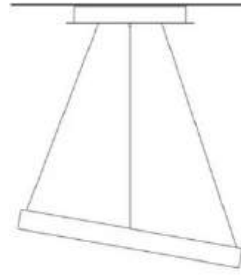

Light Module Ø 80 Cm Lunaop

2700K

Emiliana Martinelli

colors

Typology Pendant
Utilisation Indoor

24V 72.2 W 6626 lm

diffuse light

Hanging lamp, diameter 80cm, diffused light, coated aluminum structure in various finishes.
White frost methacrylate diffuser.

The structure needs to be connected to the ceiling through the canopy, both for the single version and for the version composed by more than one Lunaop. LED light source integrated, 4000K, 3000K or 2700K.

Canopy to be ordered separately available in accessories.

Award

Family	Light module Ø 80 cm Lunaop
Typology	Pendant
Utilisation	Indoor

Dimensions

Height	6,5 cm
Diameter	80 cm
Power supply cable length	400 cm
Weight	2.25 Kg