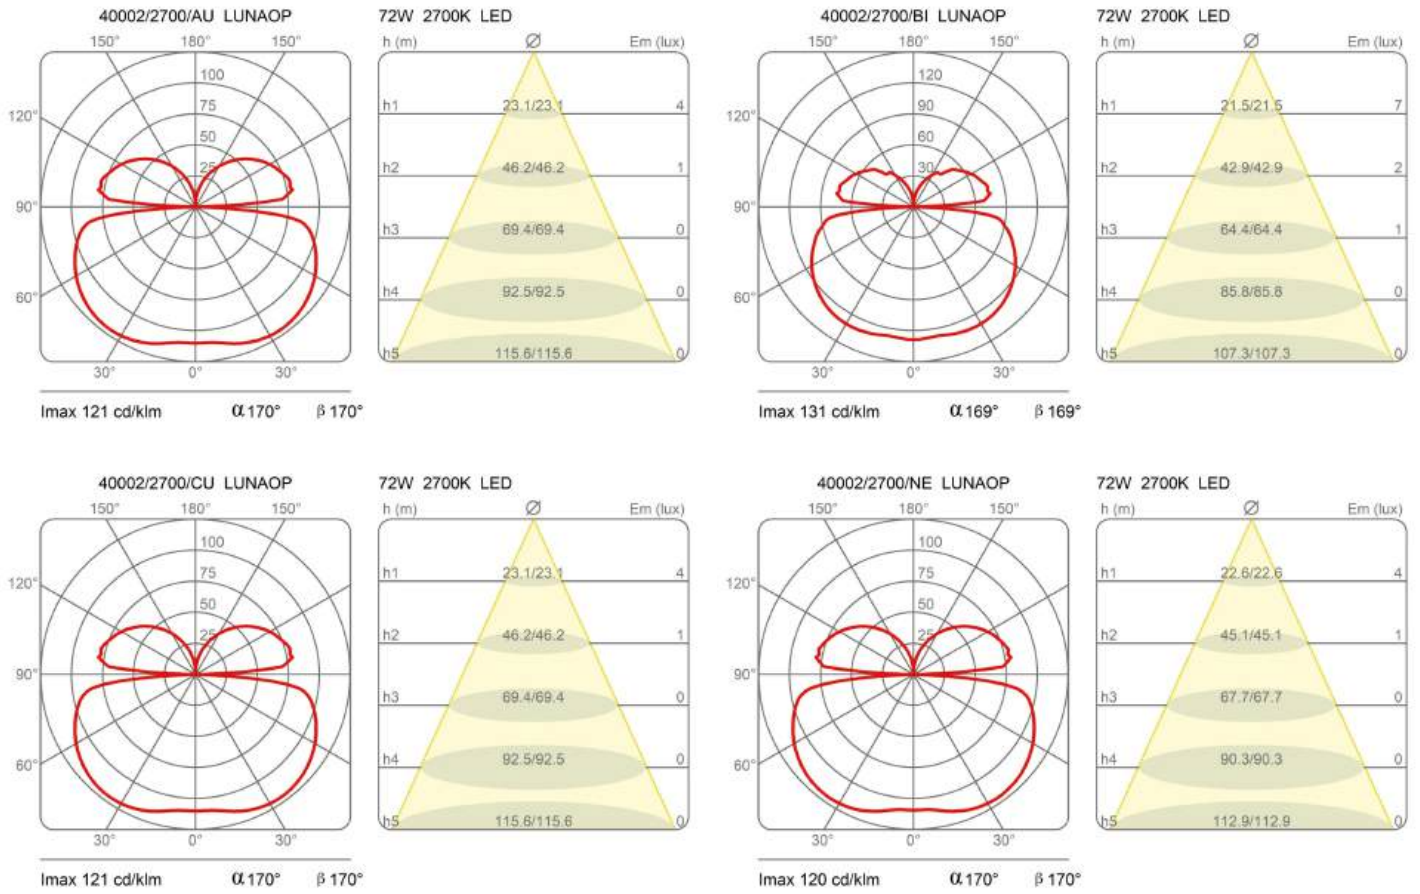

Photometric curves