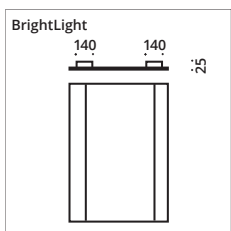

BrightLight / Art. Nr. BrightLight / item no.	Kristallspiegel satiniert, ohne Prismenabdeckung crystal mirror frosted, without lateral prism cover	Maße in mm (H x B x T) dimensions in mm (h x w x d)
1-066045-LED	20 W/m	600 x 450 x 25
1-068040-LED	20 W/m	800 x 400 x 25
1-067050-LED	20 W/m	700 x 500 x 25
1-067070-LED	20 W/m	700 x 700 x 25
1-068060-LED	20 W/m	800 x 600 x 25
1-066080-LED	20 W/m	600 x 800 x 25
1-068080-LED	20 W/m	800 x 800 x 25
1-069050-LED	20 W/m	900 x 500 x 25
1-069060-LED	20 W/m	900 x 600 x 25
1-069070-LED	20 W/m	900 x 700 x 25
1-0610060-LED	20 W/m	1000 x 600 x 25

BATH & WELLNESS

Leuchtmittel Lamps
LED
20W/m, ~1.500lm

Kristallspiegel satiniert, Kanten geschliffen und poliert, Streifenmuster, inkl. Leuchtmittel.
Glazed crystal mirror with smoothed and polished edges, striped pattern, including lamps.