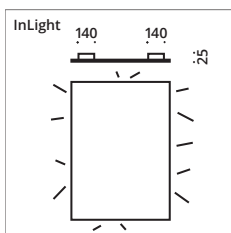

Lichtprofil eingerückt

Ihr Traumspiegel ist nicht dabei?

Kein Problem – auf den Seiten 383 – 389 können Sie sich ihren Spiegel ganz individuell zusammenstellen!

Haven't found your dream mirror?

No problem – on page 383 – 389 you can design and arrange your personal mirror individually!

LED

*Unverbindliche Preisempfehlung VK, ohne MwSt. Mit Erscheinen dieser Preisliste verlieren alle bisherigen Preislisten ihre Gültigkeit. Modelle geschützt
*Recommended retail price, exclusive of VAT. At the release of this price list, all other price lists are void. Models registered.