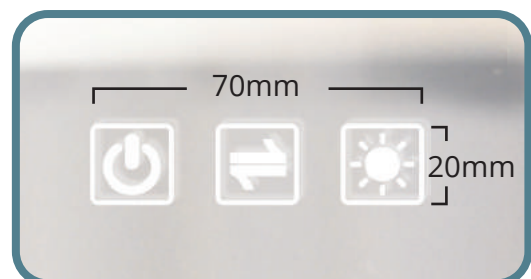

Berührungssteuerung

Nur eine Berührung entfernt vom perfekten Licht

Die Preise errechnen sich aus den Spiegellistenpreisen zzgl. dem Preis für die gewünschte Spiegelsteuerungs-Variante:

1. Dimmen und Schalten mit Memoryfunktion
  - An- und Ausschalten
  - stufenloses DimmenArt.-Nr. 1-00125 **99,- Euro***
2. Dimmen, Schalten und stufenlose Änderung der Farbtemperatur von 2.600K bis 5.400K mit Memoryfunktion
  - An- und Ausschalten
  - stufenloses und schrittweises Dimmen
  - schrittweiser und stufenloser FarbtemperaturwechselArt.-Nr. 1-00126 **149,- Euro***

Touch Control

Form the mirror you desire

The prices are calculated from the mirror pricelist plus the price for the desired mirror control version:

1. Dim and switch including memory function
  - On/Off
  - stepless dimmingArt.-Nr. 1-00125 **99,- Euro***
2. Dim, switch and color changing from 2,600K bis 5,400K including memory function
  - On/Off
  - dimming stepless and step by step
  - changing the color temperature stepless and step by stepArt.-Nr. 1-00126 **149,- Euro***

BERÜHRUNGSSTEUERUNG/ TOUCH CONTROL:

1. An/Aus: kurze Berührung
  On/Off: brief Touch
   Dimmen: lange Berührung (5%-100%)
  Dim: extended Touch (5%-100%)
2. An/Aus: kurze Berührung
  On/Off: brief Touch
   Dimmen: kurze Berührung (5, 30, 60, 100%)
  Dim: brief Touch (5, 30, 60, 100%)
   Dimmen: lange Berührung (5%-100%)
  Dim: extended Touch (5%-100%)
   Farbtemperatur: kurze Berührung (schrittweise)
  Color Temperature: brief Touch (step by step)
   Farbtemperatur: lange Berührung (stufenlos)
  Color Temperature: extended Touch (stepless)