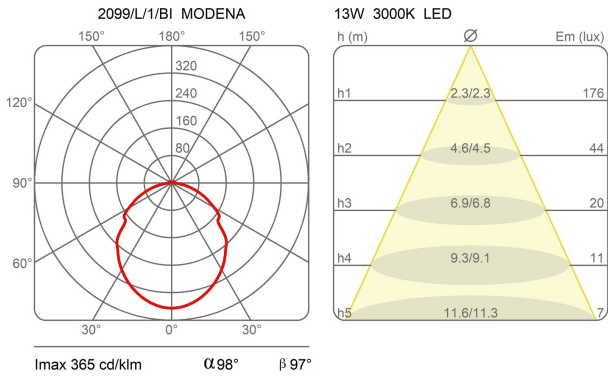

Certifications: 

Market: This item is available in the following countries:
EUROPE

Dimensions

Width:	-	Hole Diameter:	-
Height:	16 cm	Hole Depth:	-
Length:	-	Net weight:	3,2 Kg
Depth:	-		
Diameter:	41 cm		

Light Source

Watt:	13W
Lumen:	1600 lm
Light Source:	led
CRI:	>90
duration:	50000
CCT:	3000K
Energy degree:	A++

Device Specifications

Type of emission:	diffused	Power cable length:	400 cm	Driver:	included
Power:	13W	Steel cable length:	350 cm	Power supply assembly:	internal
Light output:	1467lm	Glow Wire Test:	-	Power supply:	electronic power supply
Beam angle:	-	Impact Resistance:	-	Type of dimming:	-
				Voltage:	230V

technical drawing

Dimensions

Width: -
Height: 16 cm
Length: -
Depth: -
Diameter: 41 cm

Hole Diameter: -
Hole Depth: -
Net weight: 3,2 Kg

photometrics data

MODENA 2099/L/1/CO

design area-17 architecture & interiors, 2016