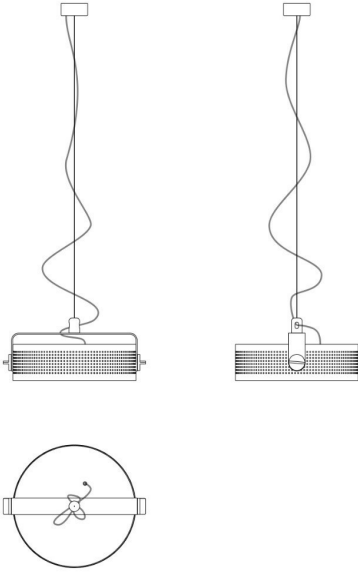

Certifications: 

Market: This item is available in the following countries:
EUROPE

Dimensions

Width:	-	Hole Diameter:	-
Height:	16 cm	Hole Depth:	-
Length:	-	Net weight:	3,2 Kg
Depth:	-		
Diameter:	41 cm		

Light Source

Watt:	13W
Lumen:	1600 lm
Light Source:	led
CRI:	>90
duration:	50000
CCT:	3000K
Energy degree:	A++

Device Specifications

Type of emission:	diffused	Power cable length:	400 cm	Driver:	included
Power:	13W	Steel cable length:	350 cm	Power supply assembly:	internal
Light output:	1467lm	Glow Wire Test:	-	Power supply:	electronic power supply
Beam angle:	-	Impact Resistance:	-	Type of dimming:	-
				Voltage:	230V

technical drawing

Dimensions

Width: -
Height: 16 cm
Length: -
Depth: -
Diameter: 41 cm

Hole Diameter: -
Hole Depth: -
Net weight: 3,2 Kg

photometrics data

MODENA 2099/L/1/CO

design area-17 architecture & interiors, 2016