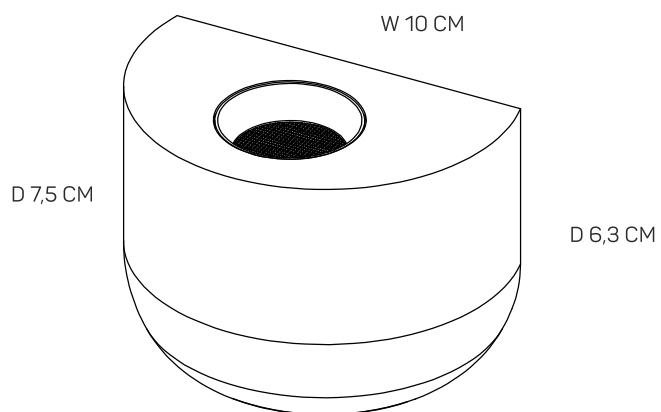

# NYX WALL

LOOM<sup>®</sup>  
DESIGN

SANDY BLACK

SANDY WHITE

## NYX WALL

WALL LIGHT IN ALUMINUM  
POWER 8 W - BUILD IN LED CRI 92  
KELVIN 2700 LUMEN 455  
DIMMABLE: TRIAC  
BEAM ANGLE IN 36 DEGREE