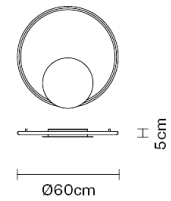

Included accessories

LED
Alimentatore elettronico dimmerabile

Weight Lamp

Net: 2 kg

Packaging

Gross weight: 0 kg
Volume: 0 m³
Number of boxes: 1

Specs

IP40

Dimensions

Material

Alluminio - Plastica

Available diffuser colours

White

Available structure colours

White
 Other colours available

In the same family