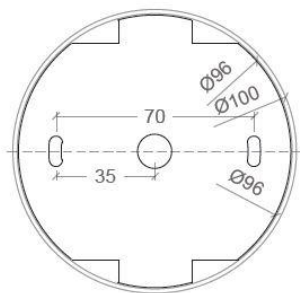

ORBIT 4

SPECIFICATIONS

MOUNTING		CEILING / WALL
POWER	[W]	7,5
LAMP		built-in LED
LUMINOUS FLUX*	[lm]	660
LIGHT COLOUR	[K]	2700
CRI		>90
BEAM ANGLE	[°]	-
AVERAGE LIFETIME	[h]	L80/B50.000
LUMINOUS EFFICACY	[lm/W]	88
POWER SUPPLY	[V] [A]	220-240V AC 50/60 Hz
LED-DRIVER		INCLUDED
DIMMING		NO
THROUGH-WIRING		NO
MATERIAL		ALUMINUM
INGRESS PROTECTION		IP20
PROTECTION CLASS		I
NET WEIGHT	[kg]	1,43
GROSS WEIGHT	[kg]	1,45
COLOUR (HOUSING)		WHITE ~RAL9003
COLOUR (HOUSING)		BLACK ~RAL9005

LIGHT DISTRIBUTION

n/a

*Luminous flux values are nominal LED data at a operating temperature of 25° C

OPTIONS / OPTIONAL ACCESSORIES

Colours

white

black

MOUNTING DIMENSIONS

FIXTURE DIMENSIONS

DLS LIGHTING

www.dslighting.com

***DLS**
LIGHTING