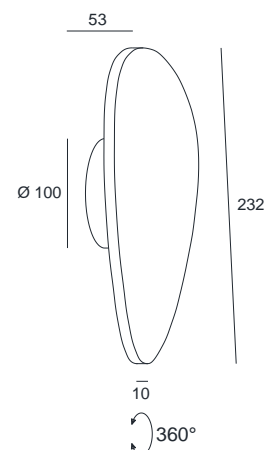

ORBIT 4

SPECIFICATIONS

MOUNTING		CEILING / WALL
POWER	[W]	7,5
LAMP		built-in LED
LUMINOUS FLUX*	[lm]	660
LIGHT COLOUR	[K]	2700
CRI		>90
BEAM ANGLE	[°]	-
AVERAGE LIFETIME	[h]	L80/B50.000
LUMINOUS EFFICACY	[lm/W]	88
POWER SUPPLY	[V] [A]	220-240V AC 50/60 Hz
LED-DRIVER		INCLUDED
DIMMING		NO
THROUGH-WIRING		NO
MATERIAL		ALUMINUM
INGRESS PROTECTION		IP20
PROTECTION CLASS		I
NET WEIGHT	[kg]	1,43
GROSS WEIGHT	[kg]	1,45
COLOUR (HOUSING)		WHITE ~RAL9003
COLOUR (HOUSING)		BLACK ~RAL9005

LIGHT DISTRIBUTION

n/a

*Luminous flux values are nominal LED data at a operating temperature of 25° C

OPTIONS / OPTIONAL ACCESSORIES

Colours

white

black

MOUNTING DIMENSIONS

FIXTURE DIMENSIONS

DLS LIGHTING

www.dslighting.com

***DLS**
LIGHTING