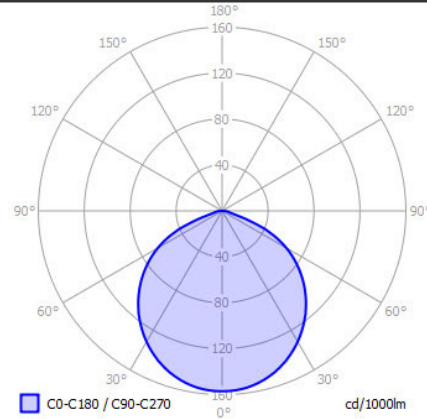

PIPER S

SPECIFICATIONS

MOUNTING		CEILING
POWER	[W]	7
LAMP		built-in LED
LUMINOUS FLUX*	[lm]	730
LIGHT COLOUR	[K]	3000
CRI		>90
BEAM ANGLE	[°]	-
AVERAGE LIFETIME	[h]	L80/B50.000
LUMINOUS EFFICACY	[lm/W]	104
POWER SUPPLY		220-240V AC 50/60 Hz
LED-DRIVER		INCLUDED
DIMMING		ON/OFF or PHASE DIM
THROUGH-WIRING		YES
MATERIAL		ALUMINUM
INGRESS PROTECTION		IP20
PROTECTION CLASS		I
NET WEIGHT	[kg]	0,72
GROSS WEIGHT	[kg]	0,75
COLOUR (HOUSING)		WHITE ~RAL9003

LIGHT DISTRIBUTION

*Luminous flux values are nominal LED data at a operating temperature of 25° C

OPTIONS / OPTIONAL ACCESSORIES

Colours

white

MOUNTING DIMENSIONS

FIXTURE DIMENSIONS