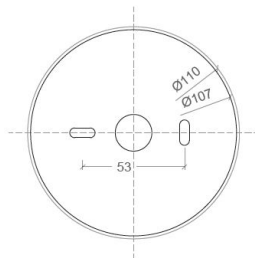

PIPER S

SPECIFICATIONS

MOUNTING		CEILING
POWER	[W]	7
LAMP		built-in LED
LUMINOUS FLUX*	[lm]	730
LIGHT COLOUR	[K]	3000
CRI		>90
BEAM ANGLE	[°]	-
AVERAGE LIFETIME	[h]	L80/B50.000
LUMINOUS EFFICACY	[lm/W]	104
POWER SUPPLY		220-240V AC 50/60 Hz
LED-DRIVER		INCLUDED
DIMMING		ON/OFF or PHASE DIM
THROUGH-WIRING		YES
MATERIAL		ALUMINUM
INGRESS PROTECTION		IP20
PROTECTION CLASS		I
NET WEIGHT	[kg]	0,72
GROSS WEIGHT	[kg]	0,75
COLOUR (HOUSING)		WHITE ~RAL9003

LIGHT DISTRIBUTION

*Luminous flux values are nominal LED data at a operating temperature of 25° C

OPTIONS / OPTIONAL ACCESSORIES

Colours

white

MOUNTING DIMENSIONS

FIXTURE DIMENSIONS