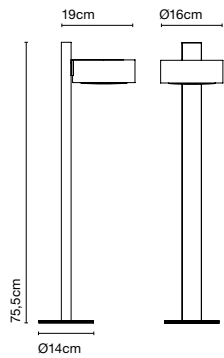

## **Joan Gaspar**

**marset**

**Plaff-on! B IP65**

**Plaff-on! B IP65**

LED COB 8W 230V 2700K  
CRI90  
Light source - 544lm  
(included)

**Structure made of lacquered aluminium which supports an opal blown glass shade.**

**Range**

This bollard version is conceived as a step light or to be immersed in a garden. It projects the light downward while still allowing light to flow smoothly through the open top.