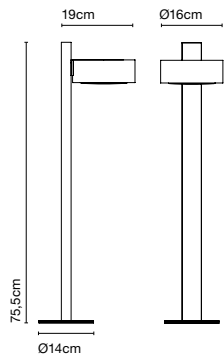

# **Plaff-on!** Joan Gaspar

**marset**

**Plaff-on! B IP65**

**Plaff-on! B IP65**

LED COB 8W 230V 2700K  
CRI90  
Light source - 544lm  
(included)

**Structure made of lacquered aluminium which supports an opal blown glass shade.**

- Black
- Rust brown

dimmable

IP65

[Download](#) Assembly Instructions

[Download](#) Photometric Data

[Download](#) 2D

[Download](#) 3D

**Range**

info@marset.com  
www.marset.com

This bollard version is conceived as a step light or to be immersed in a garden. It projects the light downward while still allowing light to flow smoothly through the open top.