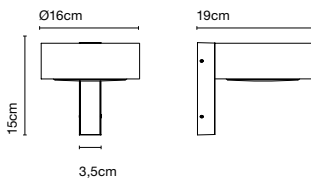

Plaff-on! A IP65

Plaff-on! A IP65

LED COB 8W 230V 2700K
CRI90
Light source - 544lm
(included)

Structure made of lacquered aluminium which supports an opal blown glass shade.

- Black
- Rust brown

dimmable

IP65

[Download](#) Assembly Instructions

[Download](#) Photometric Data

[Download](#) 2D

[Download](#) 3D