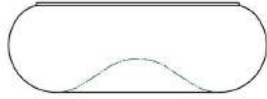

Certifications:

Market: This item is available in the following countries:
EUROPE

Dimensions

Width:	-	Hole Diameter:	-
Height:	12 cm	Hole Depth:	-
Length:	-	Net weight:	2 Kg
Depth:	-		
Diameter:	32 cm		

Light Source

Watt:	15W
Lumen:	1700 lm
Light Source:	led
CRI:	>90
duration:	50000
CCT:	3000K
Energy degree:	A++

Device Specifications

Type of emission:	diffused	Power cable length:	-	Driver:	included
Power:	-	Steel cable length:	-	Power supply assembly:	internal
Light output:	-	Glow Wire Test:	-	Power supply:	electronic power supply
Beam angle:	-	Impact Resistance:	-	Type of dimming:	-
				Voltage:	230V

Dimensions

Width: -

Height: 12 cm

Length: -

Depth: -

Diameter: 32 cm

Hole Diameter: -

Hole Depth: -