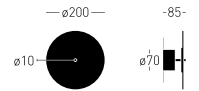

POWER SUPPLY

230V 50Hz

Series RA Mini

WALL MOUNTED

Ra Mini is a luminaire designed for ceiling or wall mounting. It can be used individually or in a group. The luminaires shine indirectly, illuminating the space soft and moody. Every change in the plate setting influences the direction of the incident light.

Ra Mini is indirect, complementary lighting for corridors, restaurants, bedrooms, and decorative arrangements.

TO DOWNLOAD:

[Instrukcje RA Mini](#)

[3D Ra Mini](#)