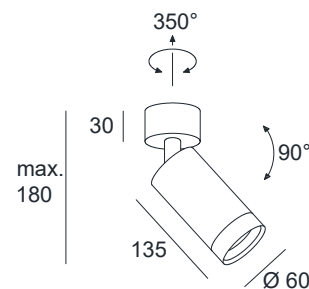

FIXTURE DIMENSIONS

DLS LIGHTING

www.dslighting.com

*DLS
LIGHTING