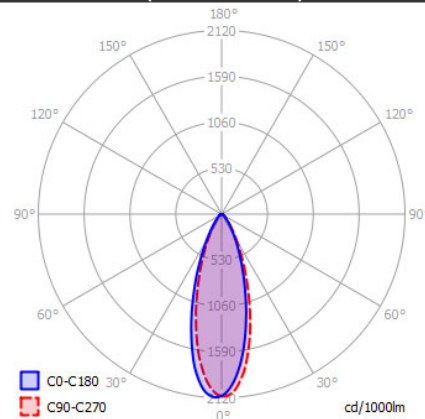

## SPECIFICATIONS

MOUNTING		CEILING
POWER	[W]	1xGU10 LED
LAMP		NOT INCLUDED
LUMINOUS FLUX*	[lm]	-
LIGHT COLOUR	[K]	-
CRI		-
BEAM ANGLE	[°]	-
AVERAGE LIFETIME	[h]	-
LUMINOUS EFFICACY	[lm/W]	-
POWER SUPPLY	[V] [A]	220-240V AC 50/60 Hz
LED-DRIVER		-
DIMMING		SEE LAMP
THROUGH-WIRING		-
MATERIAL		ALUMINUM
INGRESS PROTECTION		IP20
PROTECTION CLASS		I
NET WEIGHT	[kg]	0,43
GROSS WEIGHT	[kg]	0,45
COLOUR (HOUSING)		WHITE ~RAL9003
COLOUR (HOUSING)		BLACK ~RAL9005
COLOUR (HOUSING)		BRASS

## LIGHT DISTRIBUTION (OSRAM LAMP)

36°

\*Luminous flux values are nominal LED data at a operating temperature of 25° C