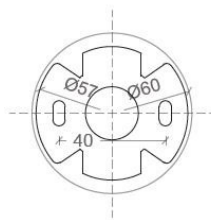

## SPECIFICATIONS

MOUNTING		CEILING
POWER	[W]	1xGU10 LED
LAMP		NOT INCLUDED
LUMINOUS FLUX*	[lm]	-
LIGHT COLOUR	[K]	-
CRI		-
BEAM ANGLE	[°]	-
AVERAGE LIFETIME	[h]	-
LUMINOUS EFFICACY	[lm/W]	-
POWER SUPPLY	[V] [A]	220-240V AC 50/60 Hz
LED-DRIVER		-
DIMMING		SEE LAMP
THROUGH-WIRING		-
MATERIAL		ALUMINUM
INGRESS PROTECTION		IP20
PROTECTION CLASS		I
NET WEIGHT	[kg]	0,43
GROSS WEIGHT	[kg]	0,45
COLOUR (HOUSING)		WHITE ~RAL9003
COLOUR (HOUSING)		BLACK ~RAL9005
COLOUR (HOUSING)		BRASS

## MOUNTING DIMENSIONS