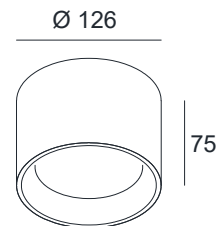

RINGO

SPECIFICATIONS

MOUNTING		CEILING / WALL
POWER	[W]	14
LAMP		built-in LED
LUMINOUS FLUX*	[lm]	1350
LIGHT COLOUR	[K]	3000
CRI		>90
BEAM ANGLE	[°]	-
AVERAGE LIFETIME	[h]	L80/B50.000
LUMINOUS EFFICACY	[lm/W]	96
POWER SUPPLY	[V] [A]	220-240V AC 50/60 Hz
LED-DRIVER		INCLUDED
DIMMING		PHASE DIM
THROUGH-WIRING		YES
MATERIAL		ALUMINUM
INGRESS PROTECTION		IP54
PROTECTION CLASS		I
NET WEIGHT	[kg]	1,06
GROSS WEIGHT	[kg]	1,10
COLOUR (HOUSING)		WHITE ~RAL9003
COLOUR (HOUSING)		BLACK ~RAL9005

LIGHT DISTRIBUTION

*Luminous flux values are nominal LED data at a operating temperature of 25° C

OPTIONS / OPTIONAL ACCESSORIES

Colours

white

black

MOUNTING DIMENSIONS

FIXTURE DIMENSIONS