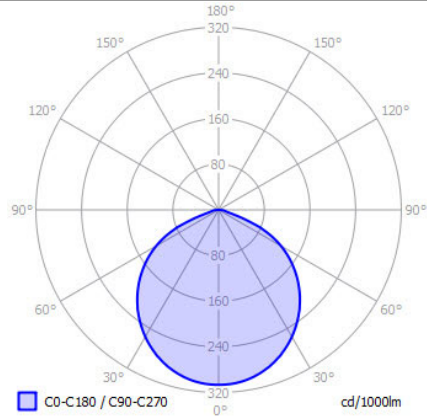

RINGO

SPECIFICATIONS

MOUNTING		CEILING / WALL
POWER	[W]	14
LAMP		built-in LED
LUMINOUS FLUX*	[lm]	1350
LIGHT COLOUR	[K]	3000
CRI		>90
BEAM ANGLE	[°]	-
AVERAGE LIFETIME	[h]	L80/B50.000
LUMINOUS EFFICACY	[lm/W]	96
POWER SUPPLY	[V] [A]	220-240V AC 50/60 Hz
LED-DRIVER		INCLUDED
DIMMING		PHASE DIM
THROUGH-WIRING		YES
MATERIAL		ALUMINUM
INGRESS PROTECTION		IP54
PROTECTION CLASS		I
NET WEIGHT	[kg]	1,06
GROSS WEIGHT	[kg]	1,10
COLOUR (HOUSING)		WHITE ~RAL9003
COLOUR (HOUSING)		BLACK ~RAL9005

LIGHT DISTRIBUTION

*Luminous flux values are nominal LED data at a operating temperature of 25° C

OPTIONS / OPTIONAL ACCESSORIES

Colours

white

black

MOUNTING DIMENSIONS

FIXTURE DIMENSIONS