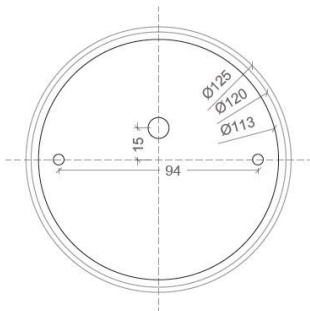

RINGO

SPECIFICATIONS

MOUNTING		CEILING / WALL
POWER	[W]	14
LAMP		built-in LED
LUMINOUS FLUX*	[lm]	1350
LIGHT COLOUR	[K]	3000
CRI		>90
BEAM ANGLE	[°]	-
AVERAGE LIFETIME	[h]	L80/B50.000
LUMINOUS EFFICACY	[lm/W]	96
POWER SUPPLY	[V] [A]	220-240V AC 50/60 Hz
LED-DRIVER		INCLUDED
DIMMING		PHASE DIM
THROUGH-WIRING		YES
MATERIAL		ALUMINUM
INGRESS PROTECTION		IP54
PROTECTION CLASS		I
NET WEIGHT	[kg]	1,06
GROSS WEIGHT	[kg]	1,10
COLOUR (HOUSING)		WHITE ~RAL9003
COLOUR (HOUSING)		BLACK ~RAL9005

LIGHT DISTRIBUTION

*Luminous flux values are nominal LED data at a operating temperature of 25° C

OPTIONS / OPTIONAL ACCESSORIES

Colours

white

black

MOUNTING DIMENSIONS

FIXTURE DIMENSIONS