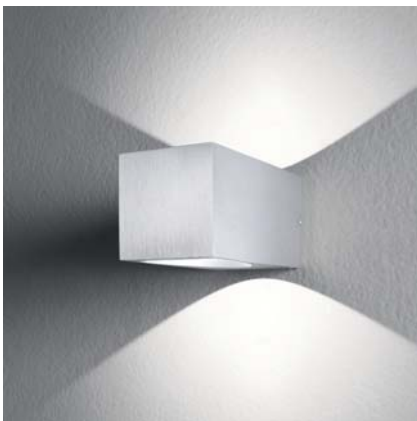

RIO

technical details

description

LED-wall luminaire,

2 x 1 W with built-in driver 230 V,
made of natural brushed aluminium,
or direct and indirect lighting,
to be used in indoors and outdoor areas, IP54

surface colour: alu

2x1W LED, 3000K, 2x160lm*

*Lumen data are nominal data