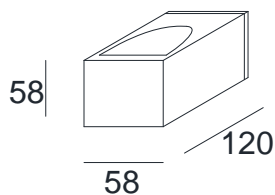

RIO

technical details

description

LED-wall luminaire,

2 x 1 W with built-in driver 230 V,
made of natural brushed aluminium,
or direct and indirect lighting,
to be used in indoors and outdoor areas, IP54

surface colour: alu