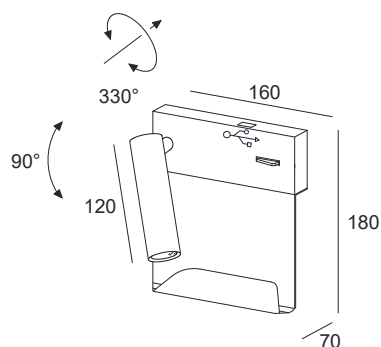

RONA

SPECIFICATIONS

MOUNTING		WALL
POWER	[W]	3
LAMP		built-in LED
LUMINOUS FLUX*	[lm]	160
LIGHT COLOUR	[K]	3000
CRI		>80
BEAM ANGLE	[°]	40
AVERAGE LIFETIME	[h]	L80/B50.000
LUMINOUS EFFICACY	[lm/W]	53
POWER SUPPLY	[V] [A]	220-240V AC 50/60 Hz
LED-DRIVER		INCLUDED
DIMMING		NO
THROUGH-WIRING		NO
MATERIAL		ALUMINUM
INGRESS PROTECTION		IP20
PROTECTION CLASS		I
NET WEIGHT	[kg]	1,06
GROSS WEIGHT	[kg]	1,10
COLOUR (HOUSING)		SILVERGREY

LIGHT DISTRIBUTION

n/a

INCLUDING USB PORT FOR DEVICE CHARGING

*Luminous flux values are nominal LED data at a operating temperature of 25° C

OPTIONS / OPTIONAL ACCESSORIES (SMARTPHONE NOT INCLUDED)

Colours

silvergrey

MOUNTING DIMENSIONS

FIXTURE DIMENSIONS

IP20

DLS LIGHTING

www.dslighting.com

***DLS**
LIGHTING