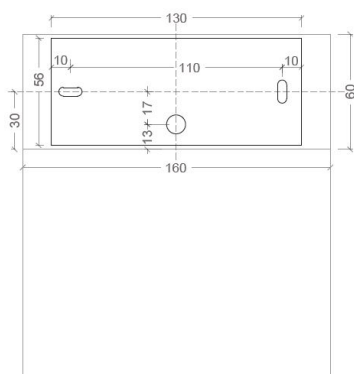

RONA

SPECIFICATIONS

MOUNTING		WALL
POWER	[W]	3
LAMP		built-in LED
LUMINOUS FLUX*	[lm]	160
LIGHT COLOUR	[K]	3000
CRI		>80
BEAM ANGLE	[°]	40
AVERAGE LIFETIME	[h]	L80/B50.000
LUMINOUS EFFICACY	[lm/W]	53
POWER SUPPLY	[V] [A]	220-240V AC 50/60 Hz
LED-DRIVER		INCLUDED
DIMMING		NO
THROUGH-WIRING		NO
MATERIAL		ALUMINUM
INGRESS PROTECTION		IP20
PROTECTION CLASS		I
NET WEIGHT	[kg]	1,06
GROSS WEIGHT	[kg]	1,10
COLOUR (HOUSING)		SILVERGREY

LIGHT DISTRIBUTION

n/a

INCLUDING USB PORT FOR DEVICE CHARGING

*Luminous flux values are nominal LED data at a operating temperature of 25° C

OPTIONS / OPTIONAL ACCESSORIES (SMARTPHONE NOT INCLUDED)

Colours

silvergrey

MOUNTING DIMENSIONS

FIXTURE DIMENSIONS

IP20

DLS LIGHTING

www.dslighting.com

***DLS**
LIGHTING