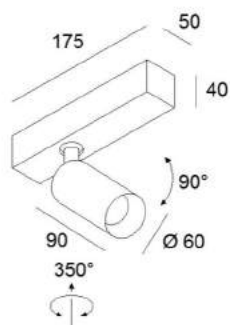

SATURNO 1

technical details

Colours:

black/black

black/gold

white/black

white/gold

description

LED-spotlight,

9,3 W, CRI>90, made of die-cast aluminium, leading edge/trailing edge dimmable, adjustable (350°/90°), anti glare ring optionally gold or black

1x9,3W LED 32° / 2700K / CRI>90 / 860lm*

Accessories:

Honey comb louver / 15° Reflector / 48° Reflector

*Lumen data are nominal value

Egger Licht GmbH

www.eggerlicht.com

EGGER*
LICHT