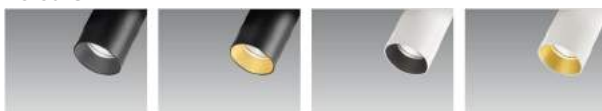

SATURNO 1

technical details

Colours:

black/black

black/gold

white/black

white/gold

description

LED-spotlight,

9,3 W, CRI>90, made of die-cast aluminium, leading edge/trailing edge dimmable, adjustable (350°/90°), anti glare ring optionally gold or black

1x9,3W LED 32° / 2700K / CRI>90 / 860lm*

Accessories: