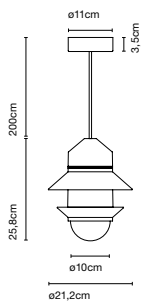

Santorini

Sputnik Estudio

marset

Santorini IP20

Santorini IP20
E27 LED Standard 8W

- Off white (Ral 1013)
- Light green (Pantone 5517U)
- Sand (Ral 1001)
- Pale pink (Pantone 939C)

Blown, pressed glass diffuser attached to a polycarbonate structure. Shades available in different colors. Black canopy.

Black fabric electrical cord

- [Download](#) Assembly Instructions
- [Download](#) 2D
- [Download](#) 3D
- [Download](#) Energy label
- [Download](#) Photometric data

Range

info@marset.com
www.marset.com