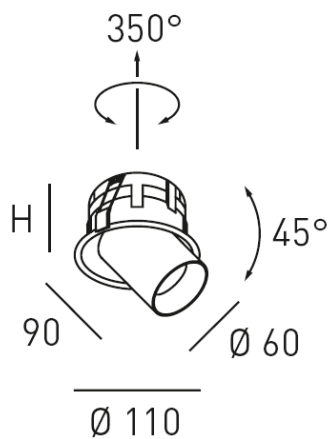

### technical details

### description

#### LED-recessed fixture,

- 1x9,3W LED 33° 2700K CRI>90
- adjustable 350°/45°
- 860lm
- excl. driver 500mA
- aluminium
- colour finishes white/black, white/gold, black/black/black/gold