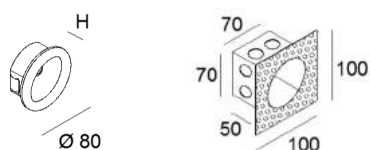

## SAXO

technical details

description

### LED-wall recessed luminaire,

2 W, housing made of aluminium, including driver and mounting box, to be used in indoor and outdoor areas, IP54

Colour finish: white or grey

1x2W LED / 3000K / 170lm\*

**Cut-out Dimensions: Ø68mm - fixture**

**Cut-out Dimensions: 72x72mm - mounting box**

**Recessed Depth (H) min.: 50mm**

\*Lumen data are nominal value

Egger Licht GmbH

www.eggerlicht.com

**EGGER\***  
LICHT