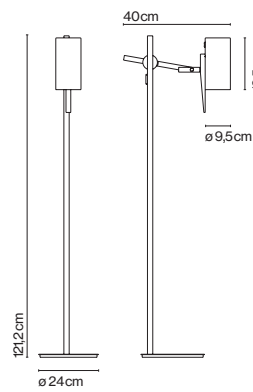

Scantling P40

Scantling P73 / P40

- 🔊 E27 LED Reflector 8W
- 🔊 E27 PAR20 50W

Black fabric electrical cord

Lacquered iron stem and base. Solid oak arm supports a lacquered aluminium shade. The switch is built into the diffuser.

Structure

- 🟡 White-oak
- 🟤 Black-oak

Shade

- White (Ral 9010)
- Black (Ral 9005)

- [Download](#) Assembly Instructions
- [Download](#) 2D
- [Download](#) 3D
- [Download](#) Energy label

Range

Watch the video

info@marset.com
www.marset.com

A combination of basic geometric shapes and the use of wood together with metal give this range of lamps a homely appearance, at the same time as a clearly defined personality.