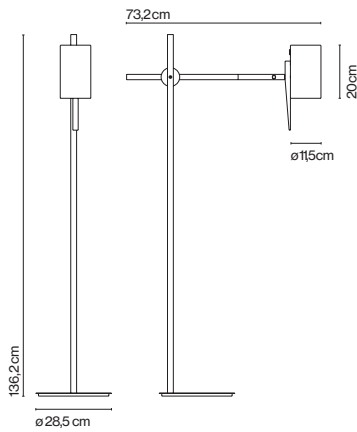

Scantling

Mathias Hahn

marset

Scantling P73

Scantling P40

Scantling P73 / P40

- 🔊 E27 LED Reflector 8W
- 🔊 E27 PAR20 50W

Black fabric electrical cord

Lacquered iron stem and base. Solid oak arm supports a lacquered aluminium shade. The switch is built into the diffuser.

Structure

- 🟡 White-oak
- 🟤 Black-oak

Shade

- White (Ral 9010)
- Black (Ral 9005)

- [Download](#) Assembly Instructions
- [Download](#) 2D
- [Download](#) 3D
- [Download](#) Energy label