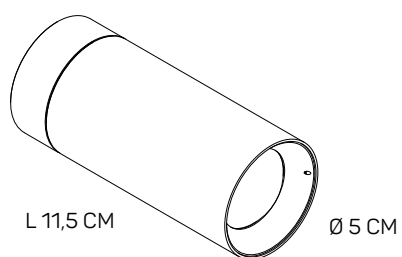

SIA CLICK SPOT

LOOM[®]
DESIGN

SIA CLICK SPOT

IP65
RECHARGEABLE SPOT LIGHT
LIGHT SOURCE LED. DIE CAST ALUMINIUM.
TYPE-C CHARGING. 2200-3000K.
POWER 2.2 WATT.
1.2M CABLE. ADAPTER/CHARGER NOT INCL.
WORKING TIME 7 HOURS AT 100% INTENSITY.