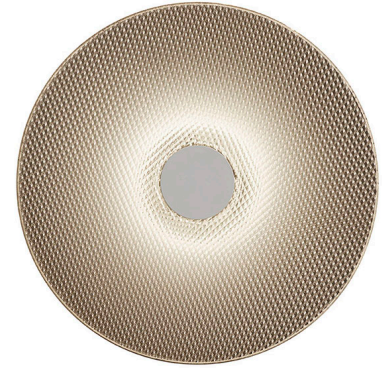

SPIN-BO

**F54D0176**

Gio Minelli & Marco Fossati

## Dimensions

## Description

Wall lamp with a diffuser in a translucent bronze Plexiglass® disk with a mono glazed-white Plexiglass® back cone fixed together by a central button on the disk in white painted metal.

## Material

Plastic