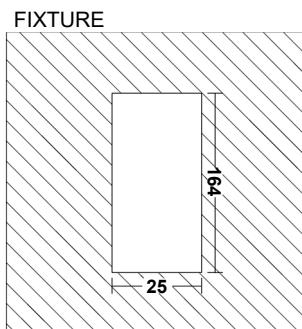

OPTIONS / OPTIONAL ACCESSORIES

Colours

CUT OUT DIMENSIONS