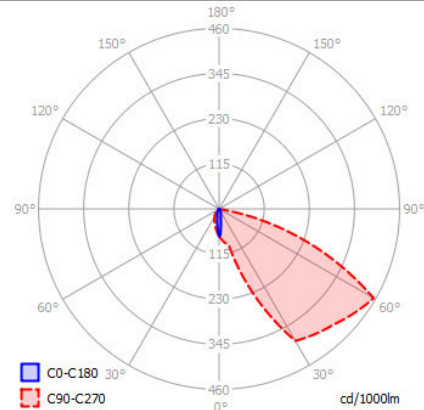

LIGHT DISTRIBUTION