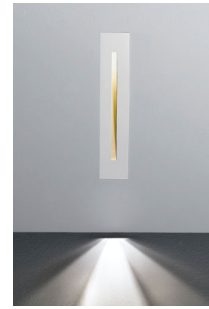

SPLIT

SPECIFICATIONS

MOUNTING		WALL RECESSED
POWER	[W]	2
LAMP		built-in LED
LUMINOUS FLUX*	[lm]	185
LIGHT COLOUR	[K]	3000
CRI		>90
BEAM ANGLE	[°]	-
AVERAGE LIFETIME	[h]	L80/B50.000
LUMINOUS EFFICACY	[lm/W]	92
POWER SUPPLY		220-240V AC 50/60 Hz
LED-DRIVER		INCLUDED
DIMMING		NO
THROUGH-WIRING		NO
MATERIAL		ALUMINUM
INGRESS PROTECTION		IP20
PROTECTION CLASS		III
NET WEIGHT	[kg]	0,67
GROSS WEIGHT	[kg]	0,70
COLOUR (HOUSING)		WHITE ~RAL9003 / WHITE
COLOUR (HOUSING)		WHITE ~RAL9003 / GOLD
CUT-OUT (FIXTURE)	[mm]	25x164
CUT-OUT (MOUNT. BOX)	[mm]	84x260
RECESSED DEPTH	[mm]	55 (MOUNTING BOX)
RECESSED DEPTH	[mm]	45 (FIXTURE)