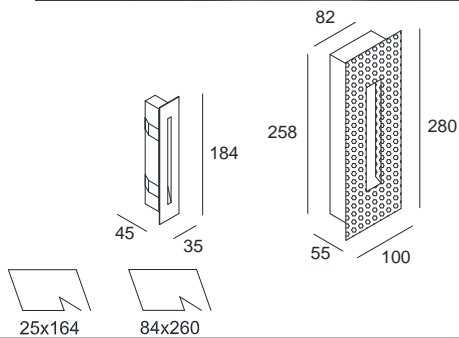

SPLIT

technical details

description

LED-wall recessed luminaire

3 W made of aluminium, body white, inner part alu or dull gold, including driver and mounting box

surface colour: white

cut-out dimensions:

SPLIT: 25x164

MOUNTING BOX: 84x260 mm

*Lumen data are nominal data

Egger Licht GmbH

www.eggerlicht.com

EGGER*
LICHT