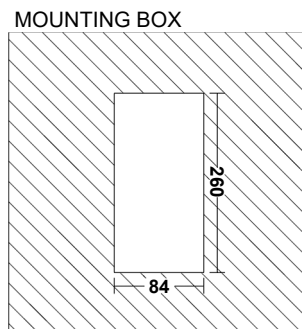

OPTIONS / OPTIONAL ACCESSORIES

Colours

CUT OUT DIMENSIONS