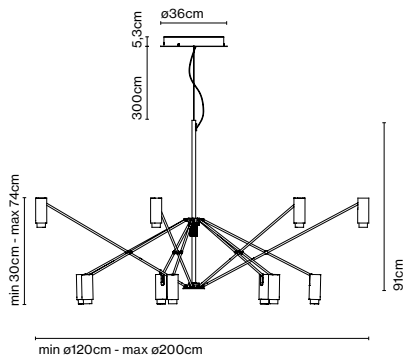

The W

PerezOchando

marset

The W

The W

Light source:
LED SMD 48V 102W 2700K CRI90 9660lm

Luminaire:
100 - 240 VAC TRIAC 110W 6405lm
100 - 240 VAC DALI 110W 6405lm

LED included

Cable length: 3 m
Color cord: Black
Canopy color: Black

info@marset.com
www.marset.com

Structure made of aluminium with 14 spotlights. Diffusers in aluminium and polycarbonate.

- Black - Gold
- Black - Ivory (RAL 1015)
- Black - Terracotta (RAL 8023)

Unfold the light or fold it. The new design of Estudio Perez Ochando proposes a lamp of large format, flexible, thought to adapt to the different necessities of lighting big spaces.