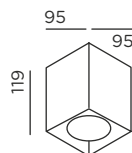

protection class:
IP65

light direction:

Größe in mm
size in mm

Farbe colour	Art.-Nr. item no.	Systemleistung system performance
 anthracite RAL 7016	91820-S-AN	15 W/978 lm
 space grey	91820-S-SG	15 W/978 lm
 pure white RAL 9016	91820-S-WH	15 W/978 lm
 deep black RAL 9005	91820-S-BL	15 W/978 lm