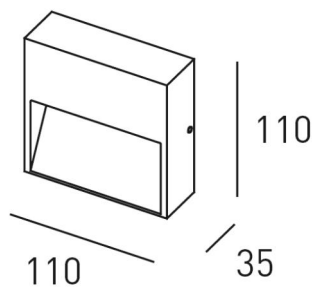

VIGO Q

technical details

description

LED- wall fixture,

- 1x4,3W LED 3000K
- IP54
- 485lm
- incl. driver
- aluminium
- colour finishes black and white