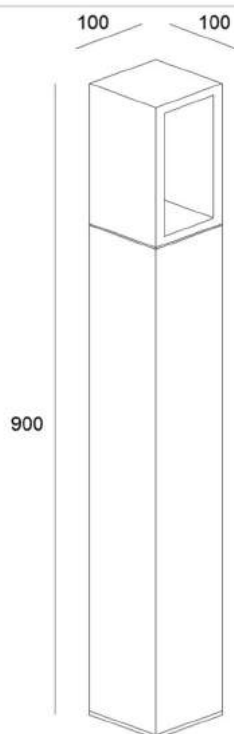

WEBSTER 900

technical details

description

LED-bollard luminaire,

5,4 W, housing made of die-cast aluminium, with two-sided light emission and built-in driver 230 V, IP54

Colour finish: grey

5,4W LED / 3000K / 540lm*