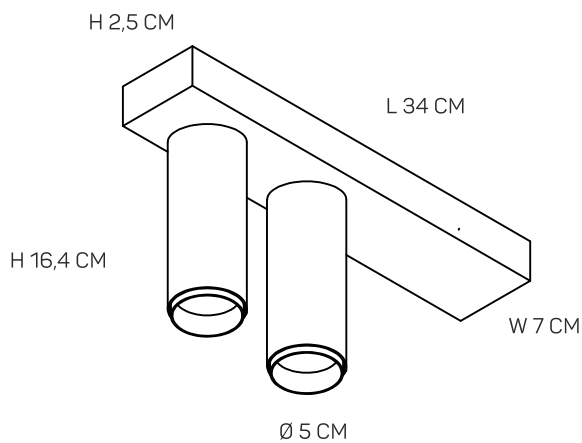

X-BEAM DOUBLE

LOOM[®]
DESIGN

X-BEAM DOUBLE

RATING IP 20
SPOTLIGHT
MATERIAL: DIE- CAST ALUMINIUM
COLORS: MATT BLACK // GOLD // WHITE
CANOPY : MATT WHITE // MATT BLACK
CRI: RA 92
BUILD IN LED / EDISON
LED POWER 2 X 8 WATT
TRIAC DIMMING
VOLTAGE 220 - 240V
KELVIN 2700
BEAM ANGLE 36 DEGREE
LUMEN: 2 X 280 LM
PROTECTION CLASS: 1