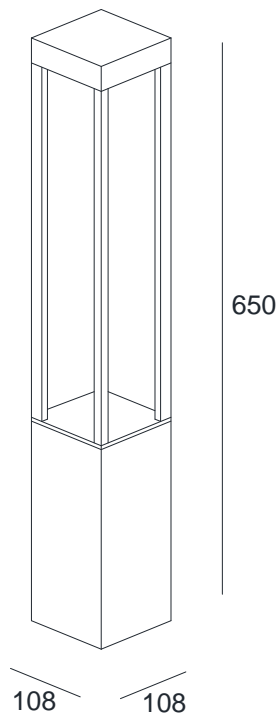

YORK

technical details

description

LED-bollard luminaire,

6 W made of die-cast aluminium, with high value optic lense and built-in driver 230 V, IP54

surface colour: grey or graphite

1x6W LED, 3000K, 470lm*