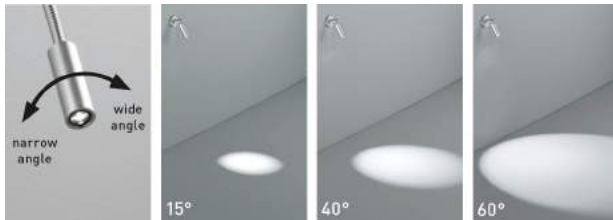

ZOOM T FLEX

technical details

description

LED-luminaire,

2 W, CRI>90, with high-quality glass lens, focusable from 15° to 60°, housing made of aluminium, with flexible arm 300 mm, surface mounted with built-in driver 230 V and push-button switch

Colour finish: black, chrome or platinum

1x2W LED 15°-60° / 3000K / CRI>90 / 190lm*
2700K LED on request

*Lumen data are nominal value

Egger Licht GmbH

www.eggerlicht.com

EGGER*
LICHT