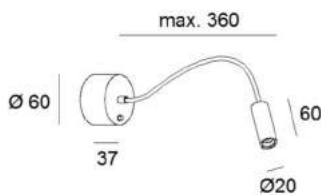

ZOOM T FLEX

technical details

description

LED-luminaire,

2 W, CRI>90, with high-quality glass lens, focusable from 15° to 60°, housing made of aluminium, with flexible arm 300 mm, surface mounted with built-in driver 230 V and push-button switch

Colour finish: black, chrome or platinum

1x2W LED 15°-60° / 3000K / CRI>90 / 190lm*
2700K LED on request

*Lumen data are nominal value

Egger Licht GmbH

www.eggerlicht.com

EGGER*
LICHT