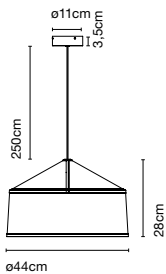

Zenc

Joan Gaspar

marset

Zenc

Zenc

E27 Globe (Ø95) 12W

- White (RAL 1013)
- Grey (RAL 7022)
- Red (RAL 3011)
- Sky Blue (PANTONE 7542C)
- Pale pink (RAL 010 85 10)
- Pale yellow (RAL 085 80 30)

Shade made of bi-injected rotary moulded polyethylene: texture on the outer part and smooth satin white on the inner part of the fixture.