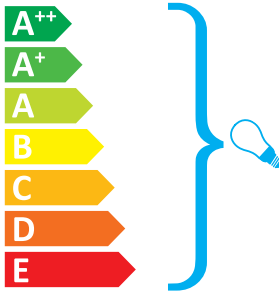

NYTA Tilt

This luminaire is compatible with bulbs of the energy classes:

874/2012